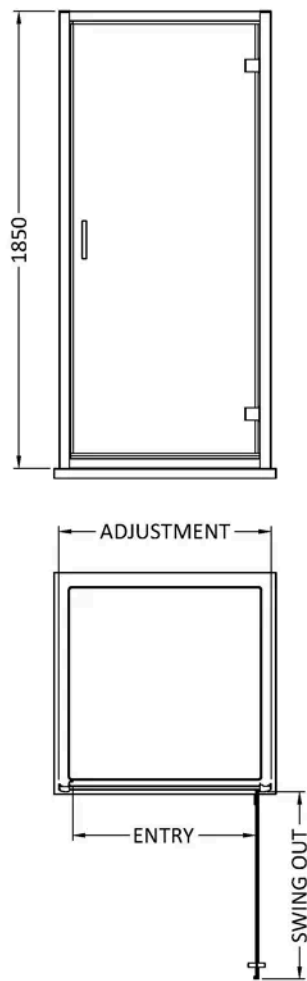

Sales Code: SQHD90

Barcode: 5056211801252

Brand: nuie

Description: Nuie Rene 890mm Framed Chrome Hinged Shower Door

Product Dimensions

Product	1850 x 890 x 44mm (H x W x D)
Packaged	1910 x 930 x 65mm (H x W x D)
Nett Weight	30.6 kg
Packaged Weight	31.6 kg

Packaging Details

Label Size (mm)	50 x 100
-----------------	----------

Product Details

Country of Origin	China
Product Material	Aluminium, Metal
Colour/Finish	Chrome
Style	Contemporary
Handle Type	Square T Shape
Fixings Included	Yes
Easy Clean	No
Adjustment Max	895
Adjustment Min	860
Ce Certified	Yes
Declaration Of Performance	Yes
Easy Fit	Yes
Enclosure Design	Framed
Entry Width	720 mm
Frame Finish	Chrome
Glass Thickness	6 mm
Handles Included	Yes
No. Doors	1
Support Bar Included	No
Swing Out Dimension	720 mm
Ukca Certified	Yes