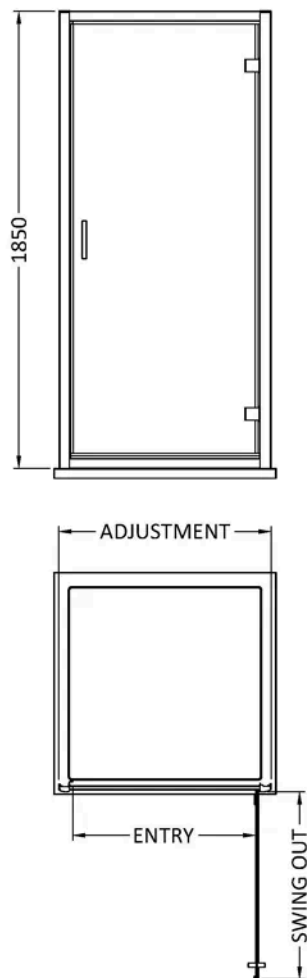

Sales Code: SQHD80BP

Barcode: 5056211801238

Brand: nuie

Description: Nuie Rene 790mm Framed Matt Black Hinged Shower Door

Product Dimensions

Product	1850 x 790 x 44mm (H x W x D)
Packaged	62 x 810 x 1912mm (H x W x D)
Nett Weight	27.9 kg
Packaged Weight	28.9 kg

Packaging Details

Label Size (mm)	50 x 100
-----------------	----------

Product Details

Country of Origin	China
Product Material	Aluminium, Metal
Colour/Finish	Matt Black
Style	Contemporary
Handle Type	Square T Shape
Fixings Included	Yes
Easy Clean	No
Adjustment Max	795
Adjustment Min	760
Ce Certified	Yes
Declaration Of Performance	Yes
Easy Fit	Yes
Enclosure Design	Framed
Entry Width	620 mm
Frame Finish	Matt Black
Glass Thickness	6 mm
Handles Included	Yes
No. Doors	1
Support Bar Included	No
Swing Out Dimension	620 mm
Ukca Certified	Yes