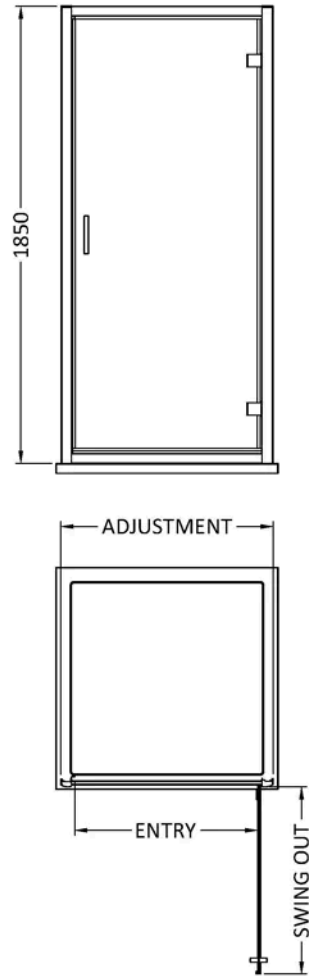

Sales Code: SQHD80BB

Barcode: 5056678410349

Brand: nuie

Description: Nuie Rene 790mm Framed Brushed Brass Hinged Shower Door

Product Dimensions

Product	1850 x 790 x 44mm (H x W x D)
Packaged	62 x 810 x 1912mm (H x W x D)
Nett Weight	27.9 kg
Packaged Weight	28.9 kg

Packaging Details

Label Size (mm)	50 x 100
-----------------	----------

Product Details

Country of Origin	China
Product Material	Aluminium, Metal
Colour/Finish	Brushed Brass
Style	Contemporary
Handle Type	Square T Shape
Fixings Included	Yes
Easy Clean	No
Adjustment Max	795
Adjustment Min	760
Ce Certified	Yes
Declaration Of Performance	Yes
Easy Fit	Yes
Enclosure Design	Framed
Entry Width	620 mm
Frame Finish	Brushed Brass
Glass Thickness	6 mm
Handles Included	Yes
No. Doors	1
Support Bar Included	No
Swing Out Dimension	620 mm
Ukca Certified	Yes