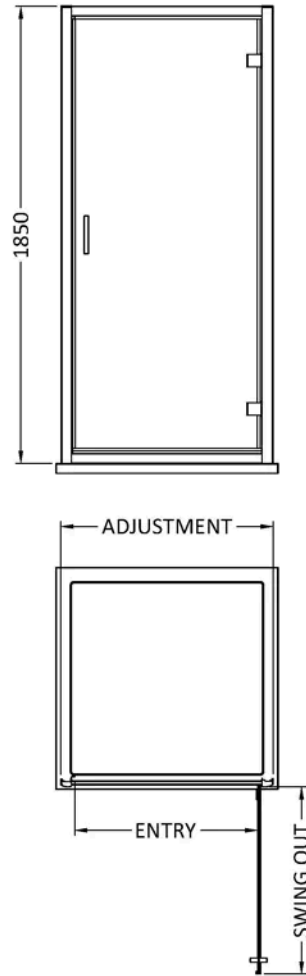

**Sales Code:** SQHD80

**Barcode:** 5056211801269

**Brand:** nuie

**Description:** Nuie Rene 790mm Framed Chrome Hinged Shower Door

**Product Dimensions**

Product	1850 x 790 x 44mm (H x W x D)
Packaged	62 x 810 x 1912mm (H x W x D)
Nett Weight	27.9 kg
Packaged Weight	28.9 kg

**Packaging Details**

Label Size (mm)	50 x 100
-----------------	----------

**Product Details**

Country of Origin	China
Product Material	Aluminium, Metal
Colour/Finish	Chrome
Style	Contemporary
Handle Type	Square T Shape
Fixings Included	Yes
Easy Clean	No
Adjustment Max	795
Adjustment Min	760
Ce Certified	Yes
Declaration Of Performance	Yes
Easy Fit	Yes
Enclosure Design	Framed
Entry Width	620 mm
Frame Finish	Chrome
Glass Thickness	6 mm
Handles Included	Yes
No. Doors	1
Support Bar Included	No
Swing Out Dimension	620 mm
Ukca Certified	Yes