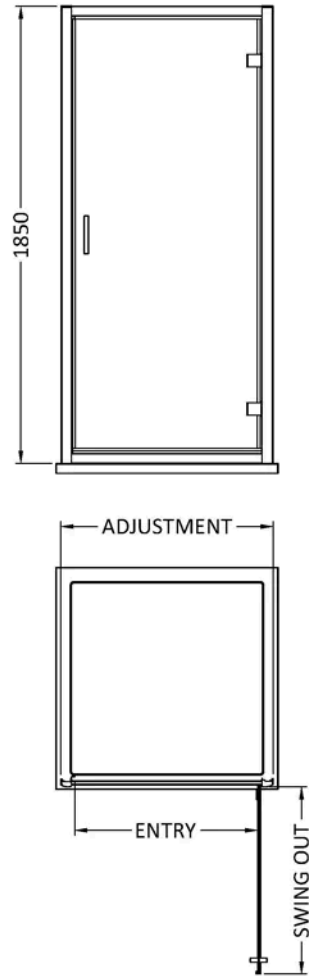

Sales Code: SQHD76BP

Barcode: 5056211801245

Brand: nuie

Description: Nuie Rene 750mm Framed Matt Black Hinged Shower Door

Product Dimensions

Product	1850 x 750 x 44mm (H x W x D)
Packaged	62 x 770 x 1912mm (H x W x D)
Nett Weight	26.8 kg
Packaged Weight	27.8 kg

Packaging Details

Label Size (mm)	50 x 100
-----------------	----------

Product Details

Country of Origin	China
Product Material	Aluminium, Metal
Colour/Finish	Matt Black
Style	Contemporary
Handle Type	Square T Shape
Fixings Included	Yes
Easy Clean	No
Adjustment Max	755
Adjustment Min	720
Ce Certified	Yes
Declaration Of Performance	Yes
Easy Fit	Yes
Enclosure Design	Framed
Entry Width	580 mm
Frame Finish	Matt Black
Glass Thickness	6 mm
Handles Included	Yes
No. Doors	1
Support Bar Included	No
Swing Out Dimension	580 mm
Ukca Certified	Yes