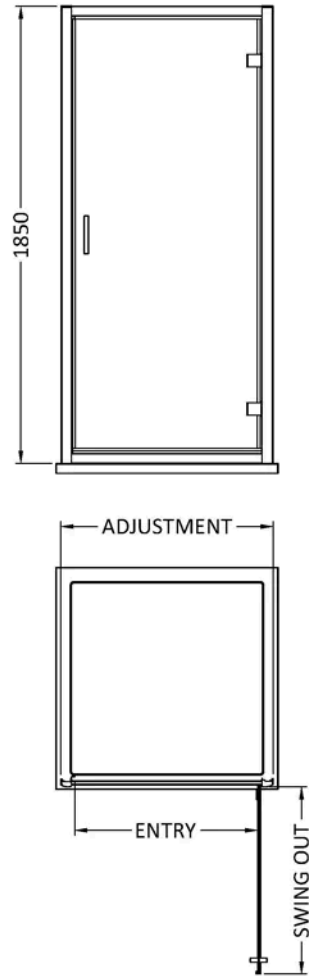

Sales Code: SQHD76BB

Barcode: 5056678410332

Brand: nuie

Description: Nuie Rene 750mm Framed Brushed Brass Hinged Shower Door

Product Dimensions

Product	1850 x 750 x 44mm (H x W x D)
Packaged	62 x 770 x 1912mm (H x W x D)
Nett Weight	26.8 kg
Packaged Weight	27.8 kg

Packaging Details

Label Size (mm)	50 x 100
-----------------	----------

Product Details

Country of Origin	China
Product Material	Aluminium, Metal
Colour/Finish	Brushed Brass
Style	Contemporary
Handle Type	Square T Shape
Fixings Included	Yes
Easy Clean	No
Adjustment Max	755
Adjustment Min	720
Ce Certified	Yes
Declaration Of Performance	Yes
Easy Fit	Yes
Enclosure Design	Framed
Entry Width	580 mm
Frame Finish	Brushed Brass
Glass Thickness	6 mm
Handles Included	Yes
No. Doors	1
Support Bar Included	No
Swing Out Dimension	580 mm
Ukca Certified	Yes