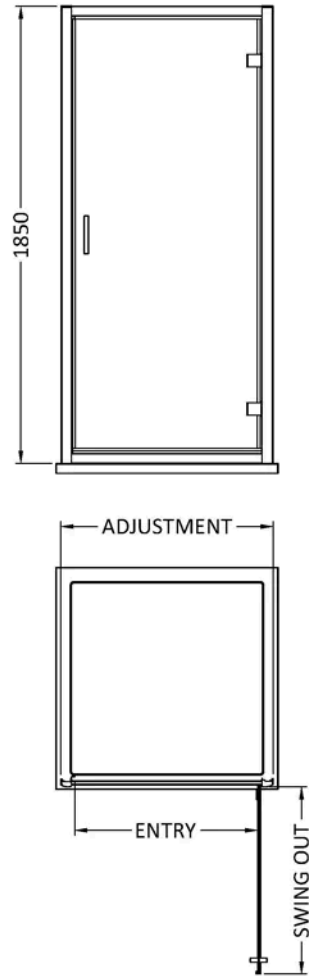

Sales Code: SQHD76

Barcode: 5056211801276

Brand: nuie

Description: Nuie Rene 750mm Framed Chrome Hinged Shower Door

Product Dimensions

Product	1850 x 750 x 44mm (H x W x D)
Packaged	62 x 770 x 1912mm (H x W x D)
Nett Weight	26.8 kg
Packaged Weight	27.8 kg

Packaging Details

Label Size (mm)	50 x 100
-----------------	----------

Product Details

Country of Origin	China
Product Material	Aluminium, Metal
Colour/Finish	Chrome
Style	Contemporary
Handle Type	Square T Shape
Fixings Included	Yes
Easy Clean	No
Adjustment Max	755
Adjustment Min	720
Ce Certified	Yes
Declaration Of Performance	Yes
Easy Fit	Yes
Enclosure Design	Framed
Entry Width	580 mm
Frame Finish	Chrome
Glass Thickness	6 mm
Handles Included	Yes
No. Doors	1
Support Bar Included	No
Swing Out Dimension	580 mm
Ukca Certified	Yes