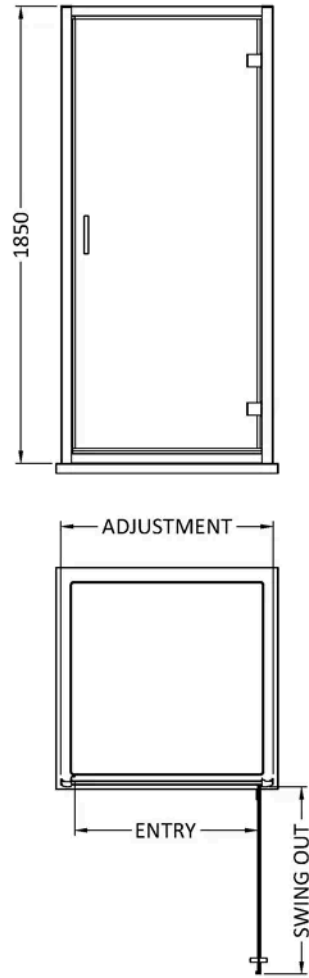

**Sales Code:** SQHD70BP

**Barcode:** 5056462626154

**Brand:** nuie

**Description:** Nuie Rene 695mm Framed Matt Black Hinged Shower Door

**Product Dimensions**

Product	1850 x 695 x 44mm (H x W x D)
Packaged	1910 x 725 x 65mm (H x W x D)
Nett Weight	24.5 kg
Packaged Weight	24.5 kg

**Product Details**

Country of Origin	China
Product Material	Aluminium, Metal
Colour/Finish	Matt Black
Style	Contemporary
Handle Type	Square T Shape
Fixings Included	Yes
Easy Clean	No
Adjustment Max	695
Adjustment Min	660
Ce Certified	Yes
Declaration Of Performance	Yes
Easy Fit	Yes
Enclosure Design	Framed
Entry Width	540 mm
Frame Finish	Matt Black
Glass Thickness	6 mm
Handles Included	Yes
No. Doors	1
Support Bar Included	No
Swing Out Dimension	560 mm
Ukca Certified	Yes