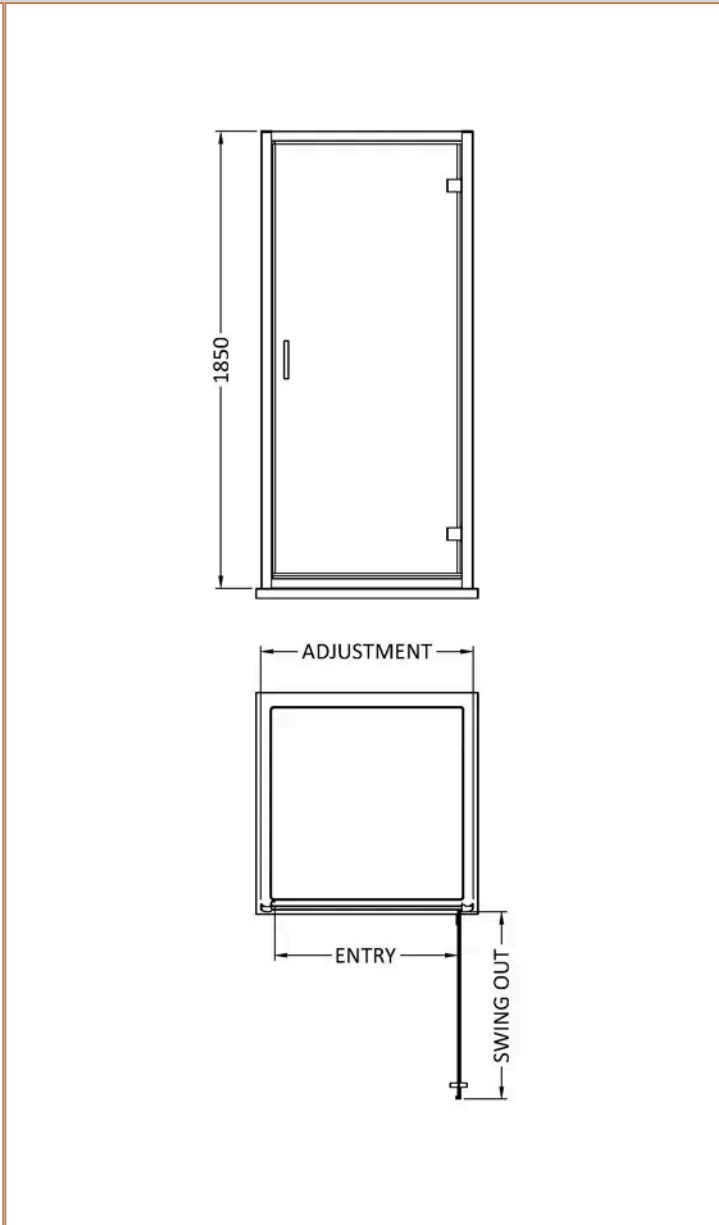

**Sales Code:** SQHD70BB

**Barcode:** 5056678410325

**Brand:** nuie

**Description:** Nuie Rene 695mm Framed Brushed Brass Hinged Shower Door

**Product Dimensions**

Product	1850 x 695 x 44mm (H x W x D)
Packaged	1910 x 725 x 65mm (H x W x D)
Nett Weight	24.5 kg
Packaged Weight	24.5 kg

**Product Details**

Country of Origin	China
Product Material	Aluminium, Metal
Colour/Finish	Brushed Brass
Style	Contemporary
Handle Type	Square T Shape
Fixings Included	Yes
Easy Clean	No
Adjustment Max	695
Adjustment Min	660
Ce Certified	Yes
Declaration Of Performance	Yes
Easy Fit	Yes
Enclosure Design	Framed
Entry Width	540 mm
Frame Finish	Brushed Brass
Glass Thickness	6 mm
Handles Included	Yes
No. Doors	1
Support Bar Included	No
Swing Out Dimension	560 mm
Ukca Certified	Yes