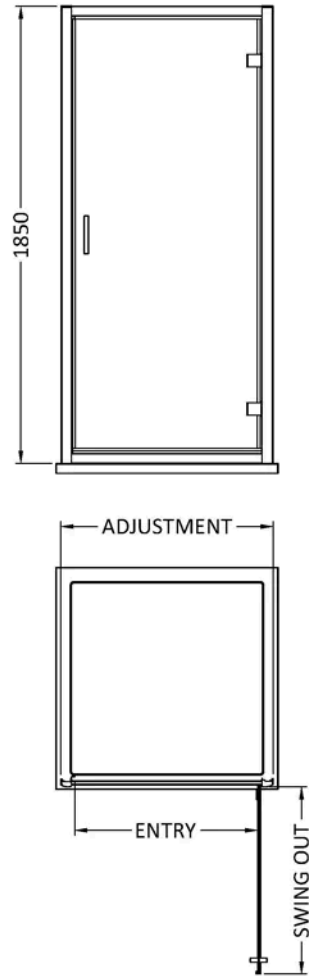

Sales Code: SQHD70

Barcode: 5056462626147

Brand: nuie

Description: Nuie Rene 695mm Framed Chrome Hinged Shower Door

Product Dimensions

Product	1850 x 695 x 44mm (H x W x D)
Packaged	1910 x 725 x 65mm (H x W x D)
Nett Weight	23.5 kg
Packaged Weight	24.5 kg

Packaging Details

Label Size (mm)	50 x 100
-----------------	----------

Product Details

Country of Origin	China
Product Material	Abs,Aluminium
Colour/Finish	Chrome
Style	Contemporary
Handle Type	Square T Shape
Fixings Included	Yes
Easy Clean	No
Adjustment Max	695
Adjustment Min	660
Ce Certified	Yes
Declaration Of Performance	Yes
Easy Fit	Yes
Enclosure Design	Framed
Entry Width	540 mm
Frame Finish	Chrome
Glass Thickness	6 mm
Handles Included	Yes
No. Doors	1
Support Bar Included	No
Swing Out Dimension	520 mm
Ukca Certified	Yes