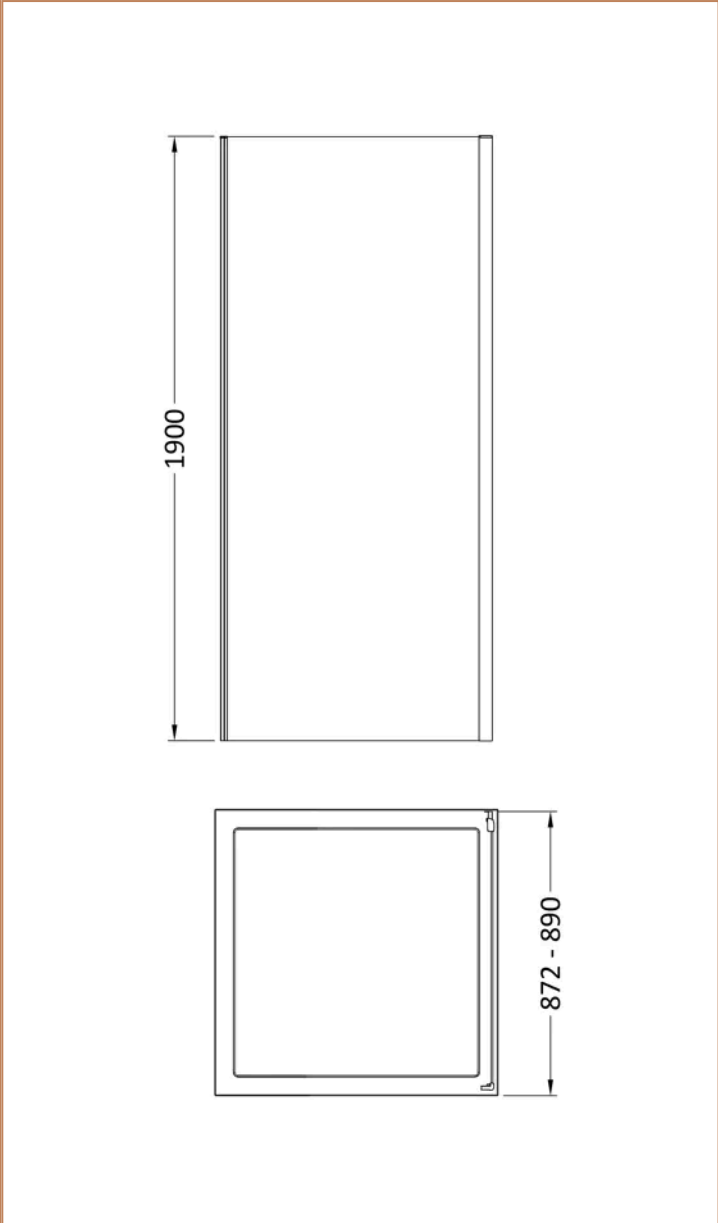

Sales Code: SMSP90BB-E6

Barcode: 5056678452769

Brand: nuie

Description: nuie Rene 900mm Brushed Brass Side Panel

Product Dimensions

Product	1900 x 890 x 31mm (H x W x D)
Packaged	1962 x 890 x 60mm (H x W x D)
Nett Weight	25.8 kg
Packaged Weight	25.8 kg

Product Details

Country of Origin	China
Product Material	Aluminium
Colour/Finish	Brushed Brass
Style	Contemporary
Fixings Included	Yes
Easy Clean	No
Adjustment Max	890
Adjustment Min	872
Ce Certified	Yes
Easy Fit	Yes
Enclosure Design	Semi-Frameless
Frame Finish	Brushed Brass
Glass Thickness	6 mm