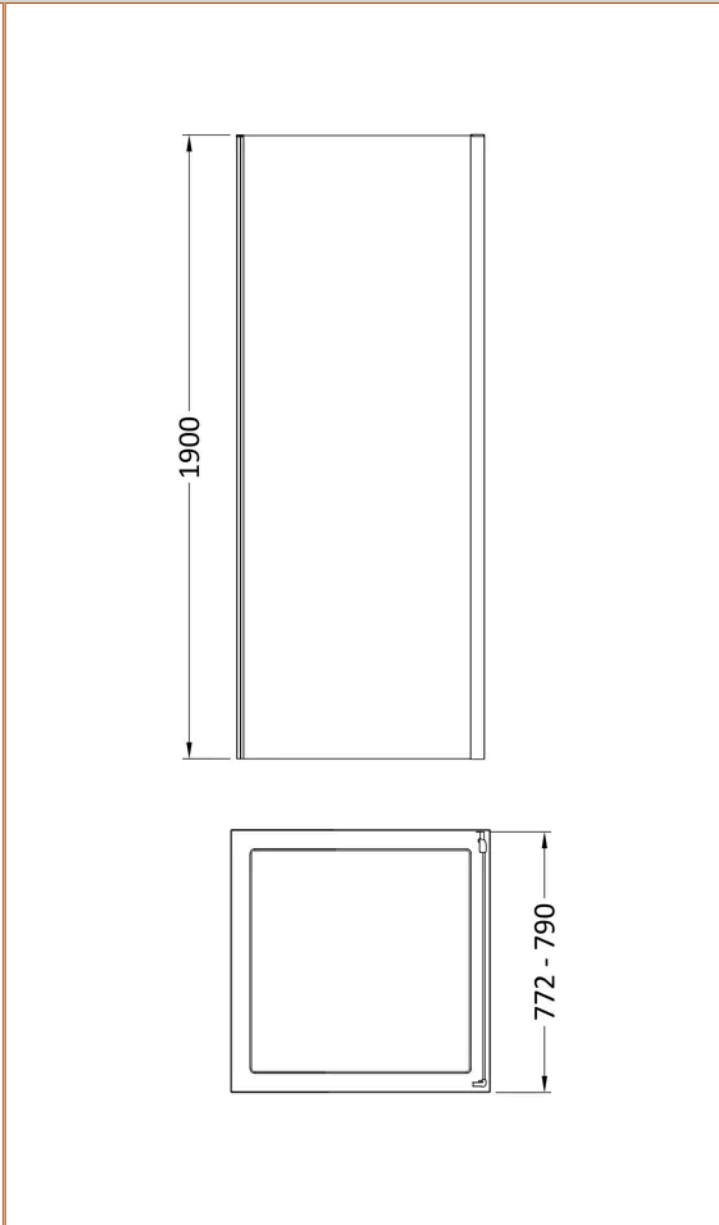

Sales Code: SMSP80BB-E6

Barcode: 5056678452752

Brand: nuie

Description: nuie Rene 800mm Brushed Brass Side Panel

Product Dimensions

Product	1900 x 790 x 31mm (H x W x D)
Packaged	1962 x 790 x 60mm (H x W x D)
Nett Weight	23 kg
Packaged Weight	23 kg

Product Details

Country of Origin	China
Product Material	Aluminium
Colour/Finish	Brushed Brass
Style	Contemporary
Fixings Included	Yes
Easy Clean	No
Adjustment Max	790
Adjustment Min	772
Ce Certified	Yes
Easy Fit	Yes
Enclosure Design	Semi-Frameless
Frame Finish	Brushed Brass
Glass Thickness	6 mm