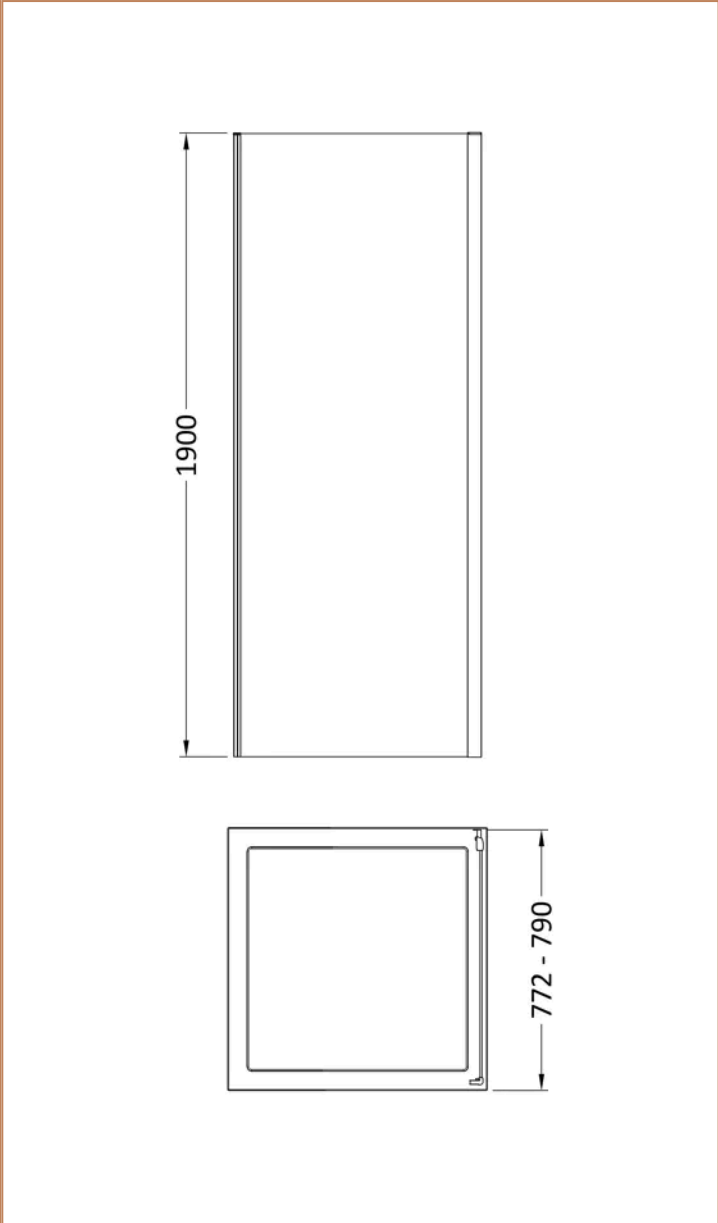

**Sales Code:** SMSP80-E6

**Barcode:** 5056678432365

**Brand:** nuie

**Description:** nuie Rene 800mm Chrome Side Panel

**Product Dimensions**

Product	1900 x 790 x 31mm (H x W x D)
Packaged	1962 x 790 x 60mm (H x W x D)
Nett Weight	23 kg
Packaged Weight	23 kg

**Product Details**

Country of Origin	China
Product Material	Aluminium
Colour/Finish	Chrome
Style	Contemporary
Fixings Included	Yes
Easy Clean	No
Adjustment Max	790
Adjustment Min	772
Ce Certified	Yes
Easy Fit	Yes
Enclosure Design	Semi-Frameless
Frame Finish	Chrome
Glass Thickness	6 mm