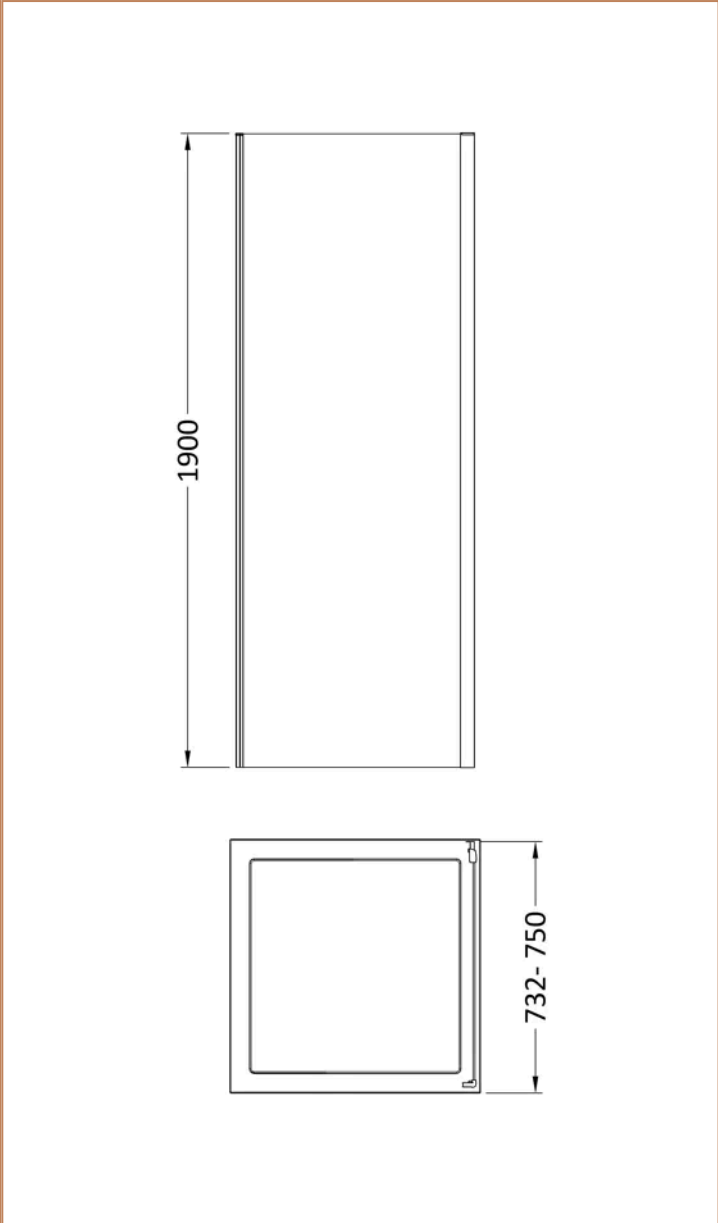

Sales Code: SMSP76BB-E6

Barcode: 5056678452745

Brand: nuie

Description: nuie Rene 760mm Brushed Brass Side Panel

Product Dimensions

Product	1900 x 750 x 31mm (H x W x D)
Packaged	1962 x 750 x 60mm (H x W x D)
Nett Weight	21.9 kg
Packaged Weight	21.9 kg

Product Details

Country of Origin	China
Product Material	Aluminium
Colour/Finish	Brushed Brass
Style	Contemporary
Fixings Included	Yes
Easy Clean	No
Adjustment Max	735
Adjustment Min	715
Ce Certified	Yes
Easy Fit	Yes
Enclosure Design	Semi-Frameless
Frame Finish	Brushed Brass
Glass Thickness	6 mm