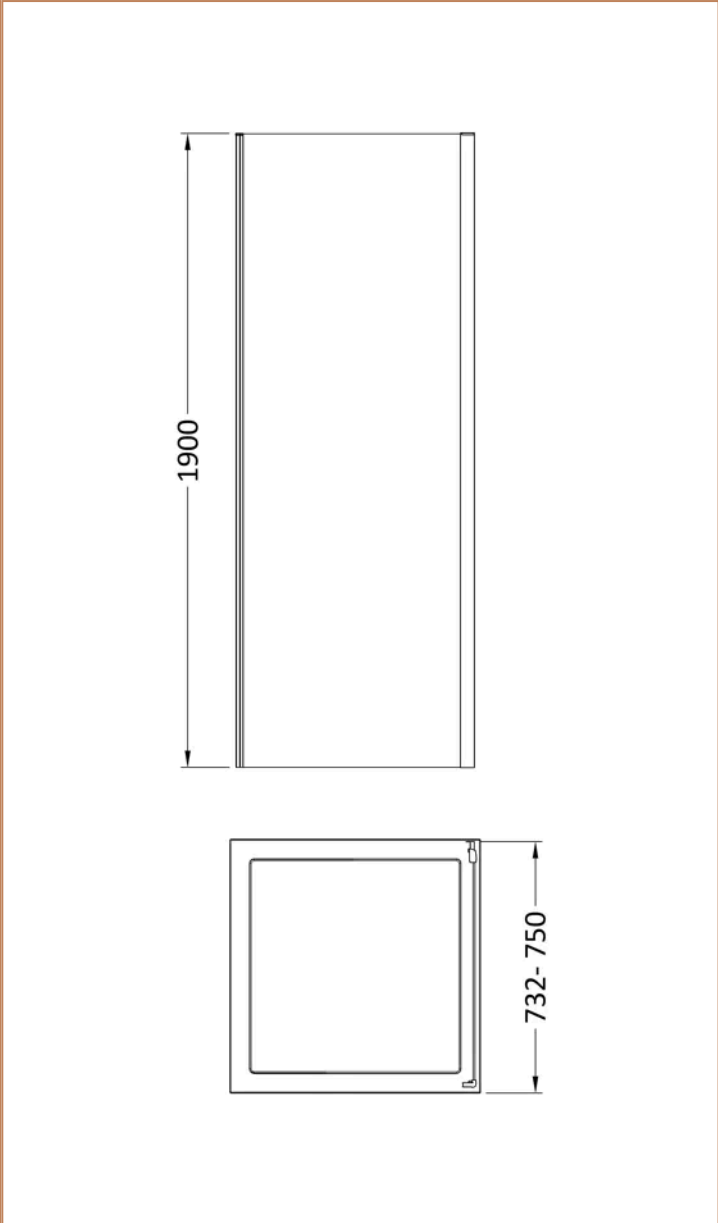

**Sales Code:** SMSP76-E6

**Barcode:** 5056678432358

**Brand:** nuie

**Description:** nuie Rene 760mm Chrome Side Panel

**Product Dimensions**

Product	1900 x 750 x 31mm (H x W x D)
Packaged	1962 x 750 x 60mm (H x W x D)
Nett Weight	21.9 kg
Packaged Weight	21.9 kg

**Product Details**

Country of Origin	China
Product Material	Aluminium
Colour/Finish	Chrome
Style	Contemporary
Fixings Included	Yes
Easy Clean	No
Adjustment Max	735
Adjustment Min	715
Ce Certified	Yes
Easy Fit	Yes
Enclosure Design	Semi-Frameless
Frame Finish	Chrome
Glass Thickness	6 mm