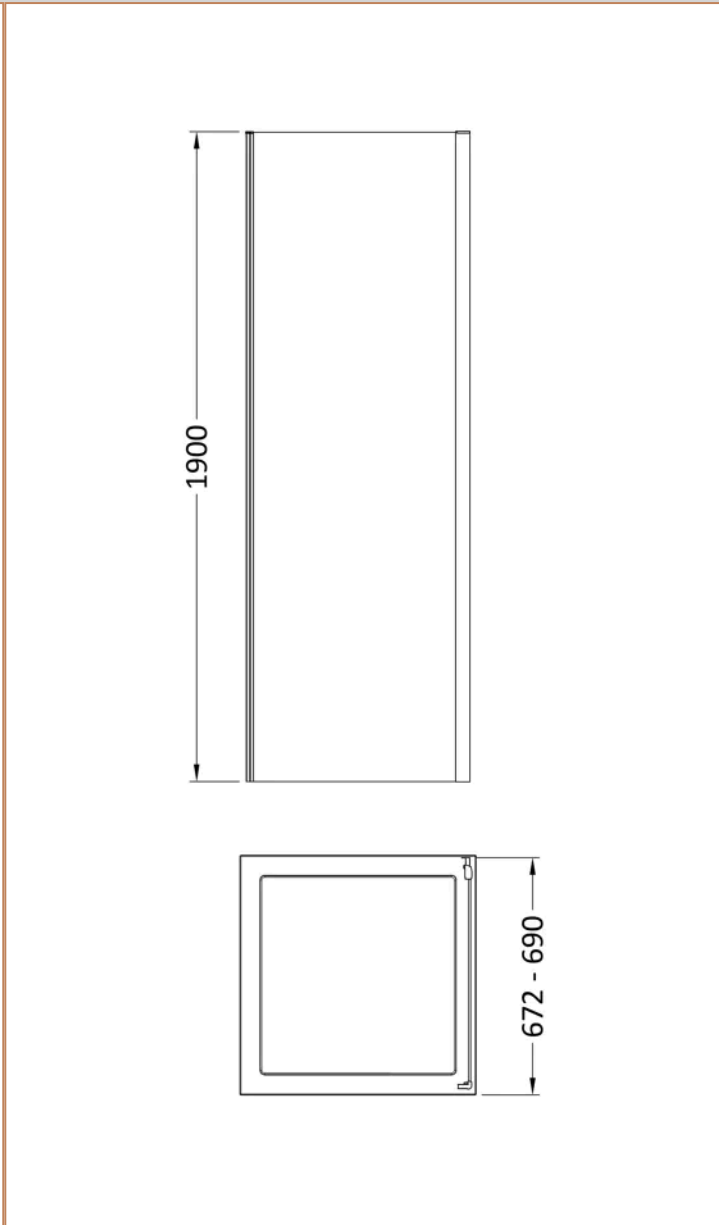

**Sales Code:** SMSP70BP-E6

**Barcode:** 5056678452394

**Brand:** nuie

**Description:** nuie Rene 700mm Matt Black Side Panel

**Product Dimensions**

Product	1900 x 690 x 31mm (H x W x D)
Packaged	1962 x 690 x 60mm (H x W x D)
Nett Weight	20.2 kg
Packaged Weight	20.2 kg

**Product Details**

Country of Origin	China
Product Material	Aluminium
Colour/Finish	Matt Black
Style	Contemporary
Fixings Included	Yes
Easy Clean	No
Adjustment Max	690
Adjustment Min	672
Ce Certified	Yes
Easy Fit	Yes
Enclosure Design	Semi-Frameless
Frame Finish	Matt Black
Glass Thickness	6 mm