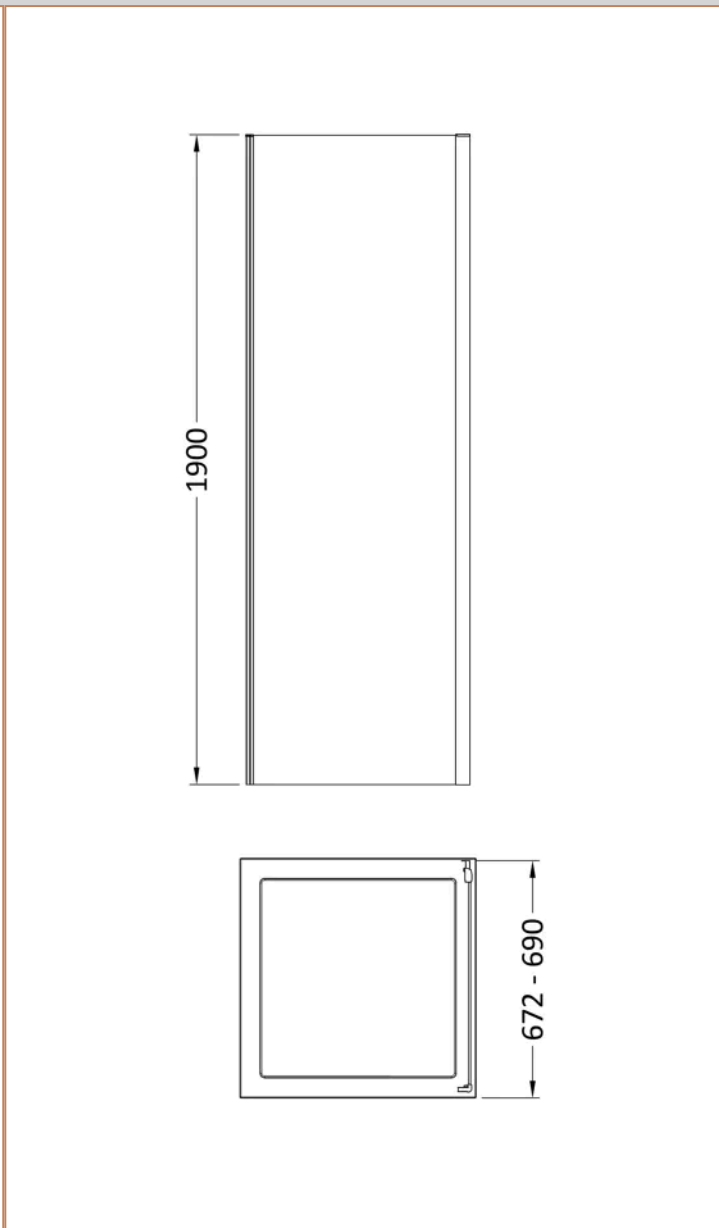

Sales Code: SMSP70BB-E6

Barcode: 5056678452738

Brand: nuie

Description: nuie Rene 700mm Brushed Brass Side Panel

Product Dimensions

Product	1900 x 690 x 31mm (H x W x D)
Packaged	1962 x 690 x 60mm (H x W x D)
Nett Weight	20.2 kg
Packaged Weight	20.2 kg

Product Details

Country of Origin	China
Product Material	Aluminium
Colour/Finish	Brushed Brass
Style	Contemporary
Fixings Included	Yes
Easy Clean	No
Adjustment Max	690
Adjustment Min	672
Ce Certified	Yes
Easy Fit	Yes
Enclosure Design	Semi-Frameless
Frame Finish	Brushed Brass
Glass Thickness	6 mm