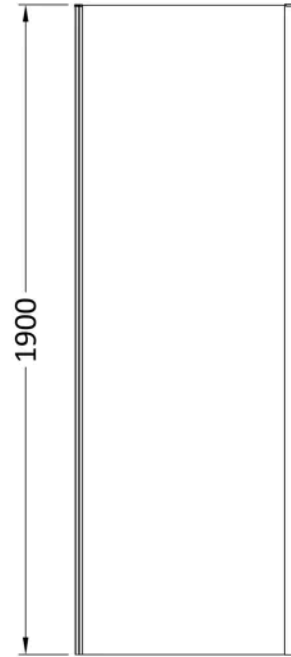

**Sales Code:** SMSP70-E6

**Barcode:** 5056678432341

**Brand:** nuie

**Description:** nuie Rene 700mm Chrome Side Panel

**Product Dimensions**

Product	1900 x 690 x 31mm (H x W x D)
Packaged	1962 x 690 x 60mm (H x W x D)
Nett Weight	20.2 kg
Packaged Weight	20.2 kg

**Product Details**

Country of Origin	China
Product Material	Aluminium
Colour/Finish	Chrome
Style	Contemporary
Fixings Included	Yes
Easy Clean	No
Adjustment Max	690
Adjustment Min	672
Ce Certified	Yes
Easy Fit	Yes
Enclosure Design	Semi-Frameless
Frame Finish	Chrome
Glass Thickness	6 mm