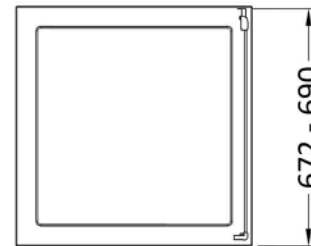

**Sales Code:** SMSP70-E6

**Barcode:** 5056678432341

**Brand:** nuie

**Description:** nuie Rene 700mm Chrome Side Panel

**Product Dimensions**

Product	1900 x 690 x 31mm (H x W x D)
Packaged	1962 x 690 x 60mm (H x W x D)
Nett Weight	20.2 kg
Packaged Weight	20.2 kg

**Product Details**

Country of Origin	China
Product Material	Aluminium
Colour/Finish	Chrome
Style	Contemporary
Fixings Included	Yes
Easy Clean	No
Adjustment Max	690
Adjustment Min	672
Ce Certified	Yes
Easy Fit	Yes
Enclosure Design	Semi-Frameless
Frame Finish	Chrome
Glass Thickness	6 mm