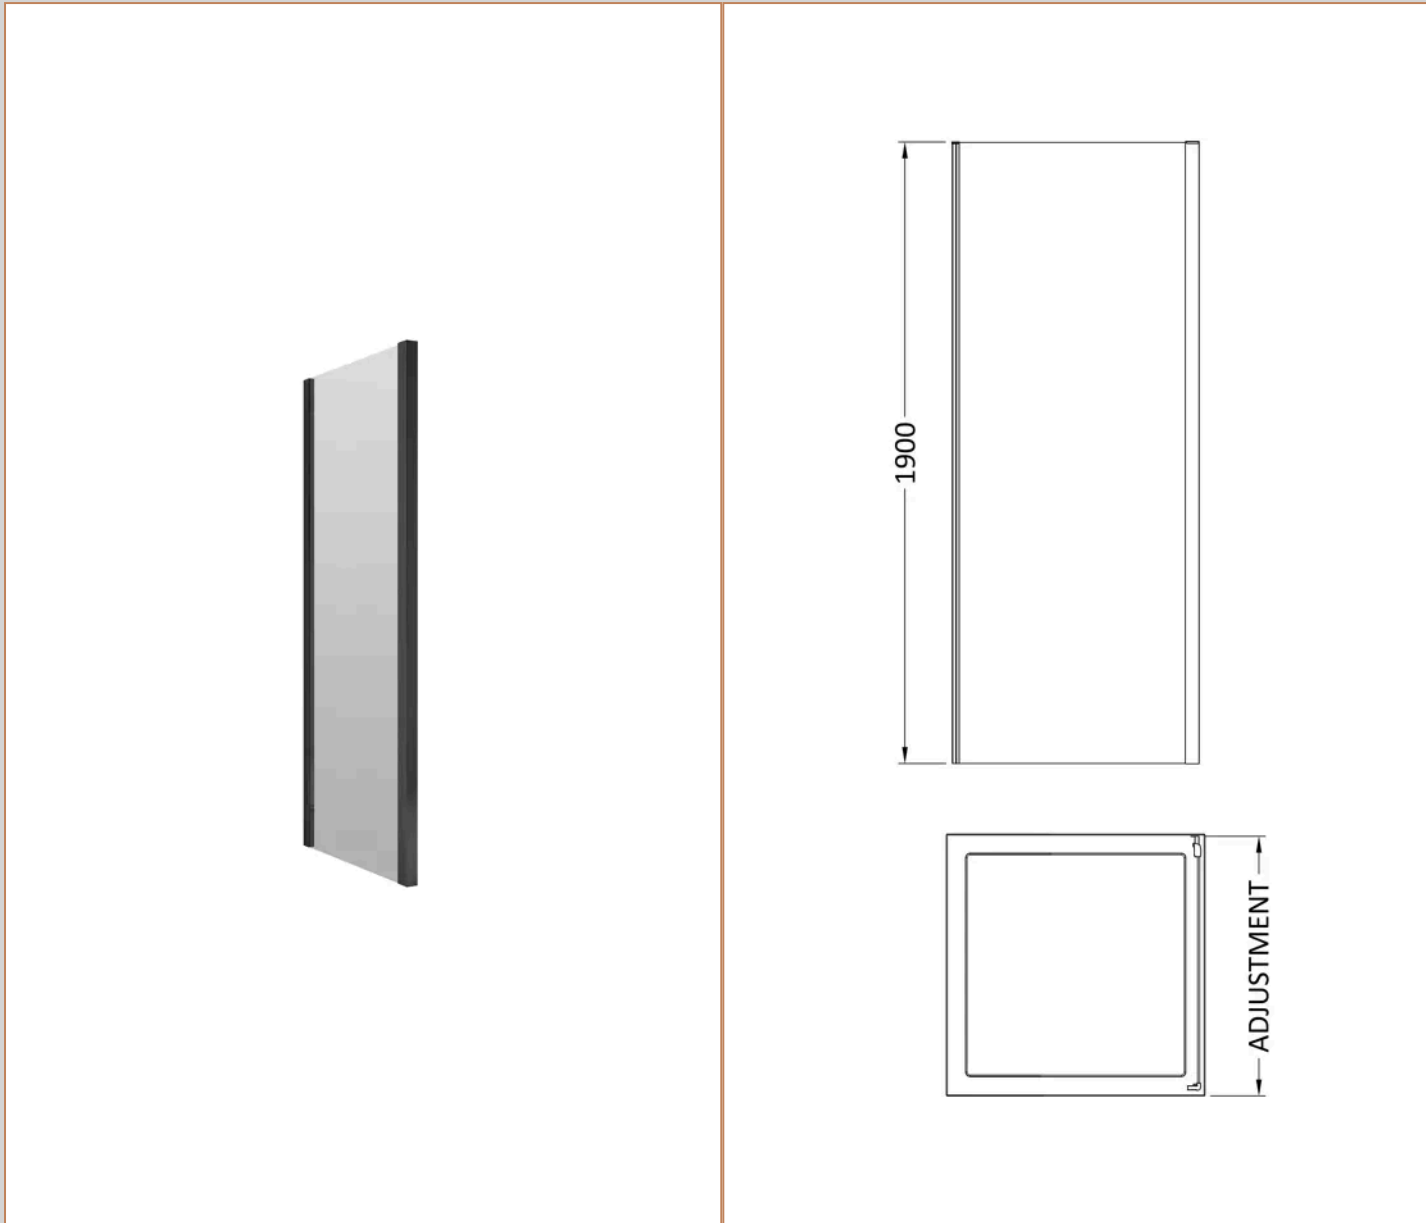

Sales Code: SMSP10BP-E6

Barcode: 5056678452387

Brand: nuie

Description: nuie Rene 1000mm Matt Black Side Panel

Product Dimensions

Product	1900 x 990 x 31mm (H x W x D)
Packaged	1962 x 990 x 60mm (H x W x D)
Nett Weight	29.5 kg
Packaged Weight	29.5 kg

Product Details

Country of Origin	China
Product Material	Aluminium
Colour/Finish	Matt Black
Style	Contemporary
Fixings Included	Yes
Easy Clean	No
Adjustment Max	890
Adjustment Min	872
Ce Certified	Yes
Easy Fit	Yes
Enclosure Design	Semi-Frameless
Frame Finish	Matt Black
Glass Thickness	6 mm