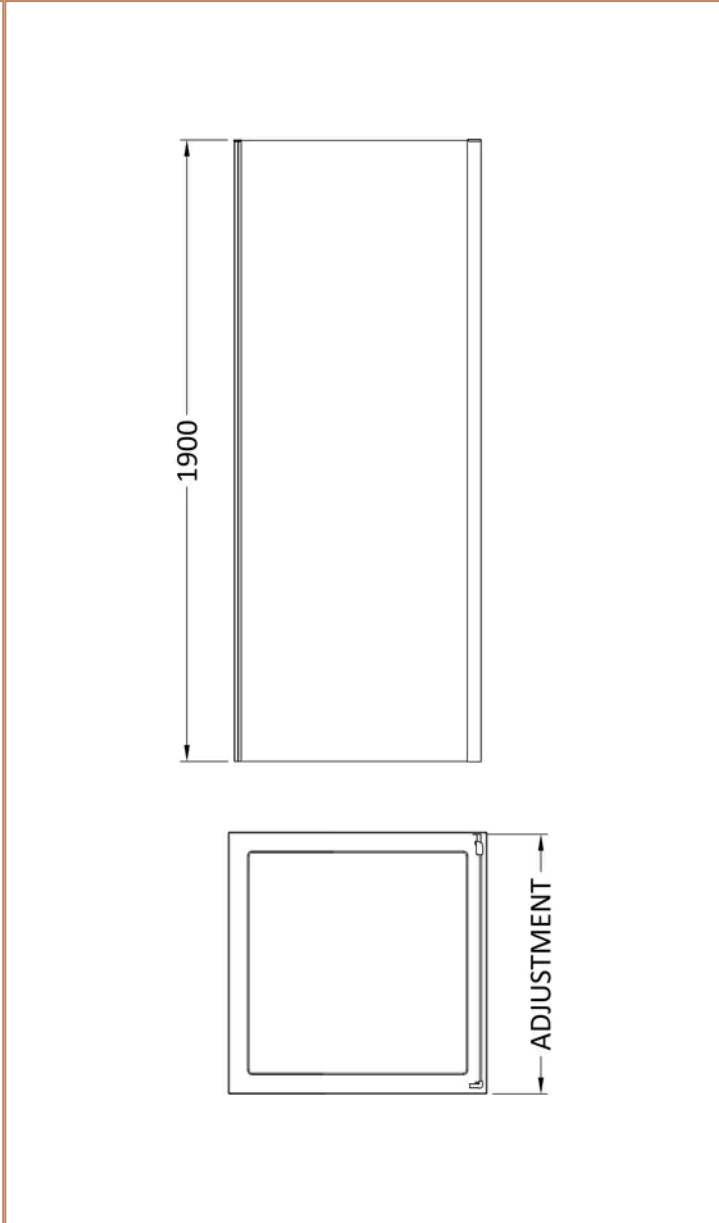

Sales Code: SMSP10BB-E6

Barcode: 5056678452721

Brand: nuie

Description: nuie Rene 1000mm Brushed Brass Side Panel

Product Dimensions

Product	1900 x 990 x 31mm (H x W x D)
Packaged	1962 x 990 x 60mm (H x W x D)
Nett Weight	29.5 kg
Packaged Weight	29.5 kg

Product Details

Country of Origin	China
Product Material	Aluminium
Colour/Finish	Brushed Brass
Style	Contemporary
Fixings Included	Yes
Easy Clean	No
Adjustment Max	890
Adjustment Min	872
Ce Certified	Yes
Easy Fit	Yes
Enclosure Design	Semi-Frameless
Frame Finish	Brushed Brass
Glass Thickness	6 mm