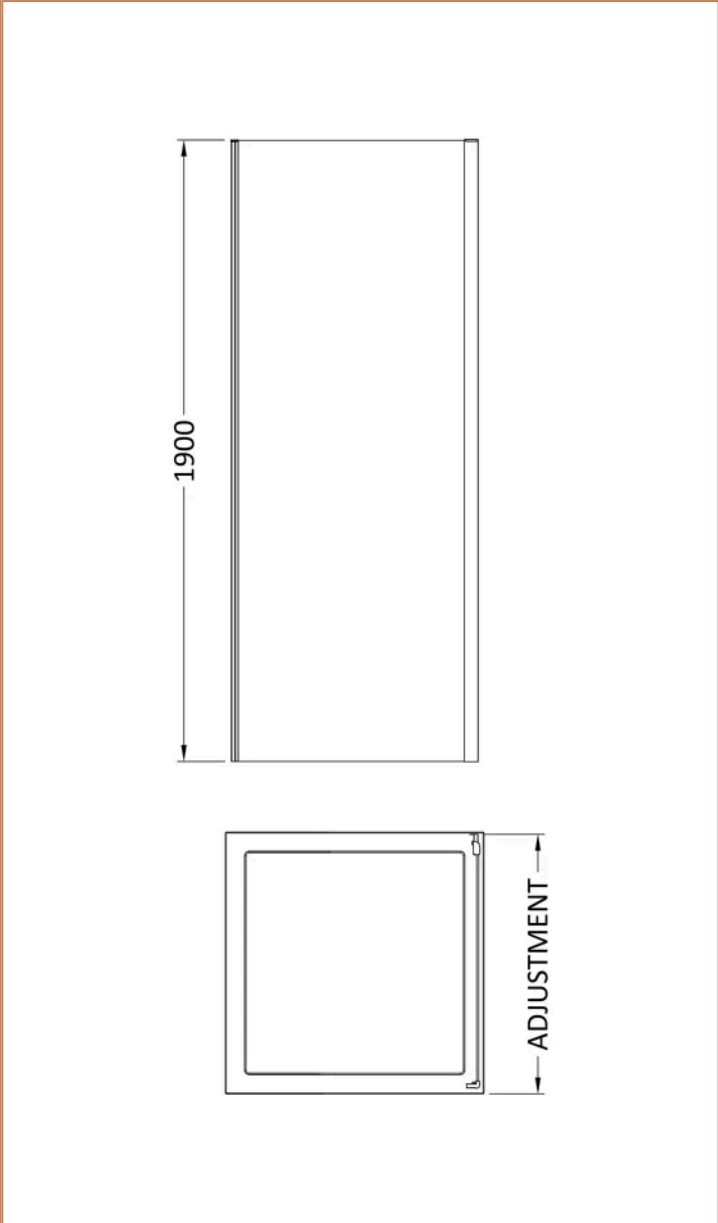

Sales Code: SMSP10-E6

Barcode: 5056678432334

Brand: nuie

Description: nuie Rene 1000mm Chrome Side Panel

Product Dimensions

Product	1900 x 990 x 31mm (H x W x D)
Packaged	1962 x 990 x 60mm (H x W x D)
Nett Weight	29.5 kg
Packaged Weight	29.5 kg

Product Details

Country of Origin	China
Product Material	Aluminium
Colour/Finish	Chrome
Style	Contemporary
Fixings Included	Yes
Easy Clean	No
Adjustment Max	990
Adjustment Min	972
Ce Certified	Yes
Easy Fit	Yes
Enclosure Design	Semi-Frameless
Frame Finish	Chrome
Glass Thickness	6 mm