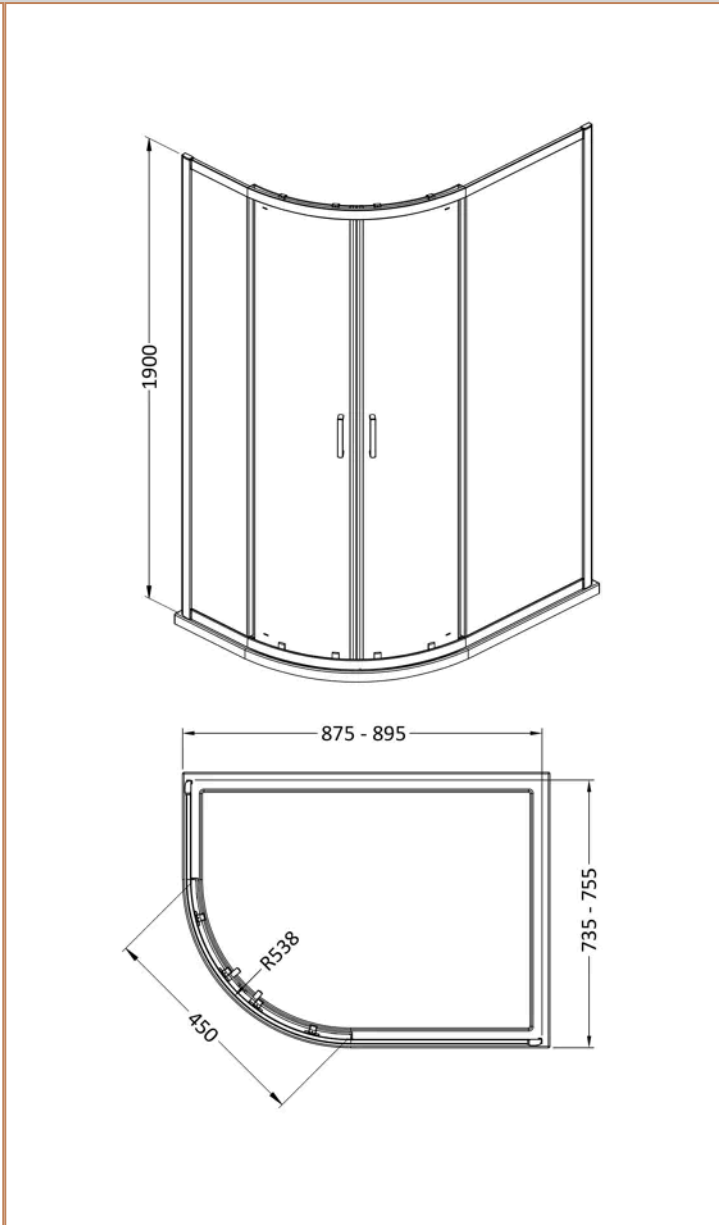

**Sales Code:** SMQU769-E6

**Barcode:** 5056678432426

**Brand:** nuie

**Description:** nuie Rene 900 x 760mm Chrome Offset Quadrant Shower Enclosure

**Product Dimensions**

Product	1900 x 740 x 880mm (H x W x D)
Packaged	1955 x 425 x 120mm (H x W x D)
Nett Weight	41.1 kg
Packaged Weight	41.1 kg

**Product Details**

Country of Origin	China
Product Material	Aluminium
Colour/Finish	Chrome
Style	Contemporary
Handle Type	Square T Shape
Fixings Included	Yes
Easy Clean	No
Adjustment Max	875/895
Adjustment Min	735/755
Ce Certified	Yes
Easy Fit	Yes
Enclosure Design	Framed
Entry Width	450 mm
Frame Finish	Chrome
Glass Thickness	6 mm
Handle Material	ABS
Handles Included	Yes
No. Doors	2
Radius	538 mm
Wheel Type	Dual Quick Release