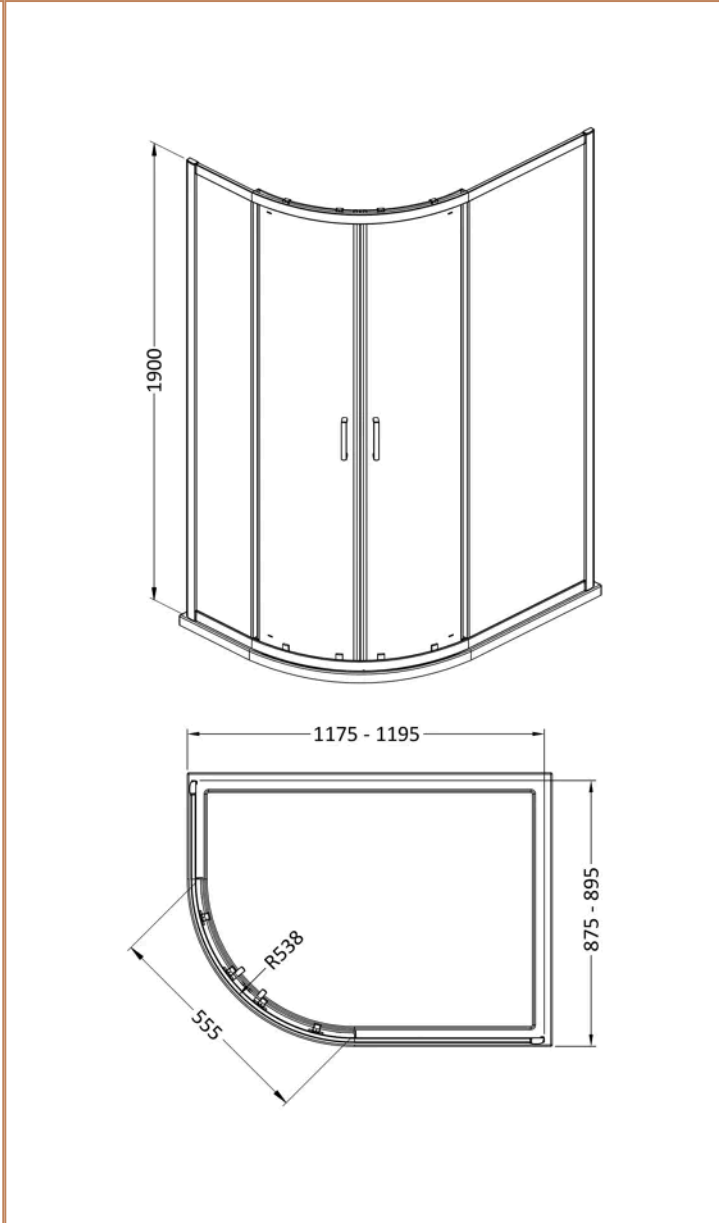

**Sales Code:** SMQU129BP-E6

**Barcode:** 5056678452516

**Brand:** nuie

**Description:** nuie Rene 1200mm Matt Black Offset Quadrant Shower Enclosure

**Product Dimensions**

Product	1900 x 1180 x 880mm (H x W x D)
Packaged	1955 x 665 x 120mm (H x W x D)
Nett Weight	49.5 kg
Packaged Weight	49.5 kg

**Product Details**

Country of Origin	China
Product Material	Aluminium
Colour/Finish	Matt Black
Style	Contemporary
Handle Type	Square T Shape
Fixings Included	Yes
Easy Clean	No
Adjustment Max	1175/1195
Adjustment Min	875/895
Ce Certified	Yes
Easy Fit	Yes
Enclosure Design	Framed
Entry Width	555 mm
Frame Finish	Matt Black
Glass Thickness	6 mm
Handle Material	ABS
Handles Included	Yes
No. Doors	2
Radius	538 mm
Wheel Type	Dual Quick Release