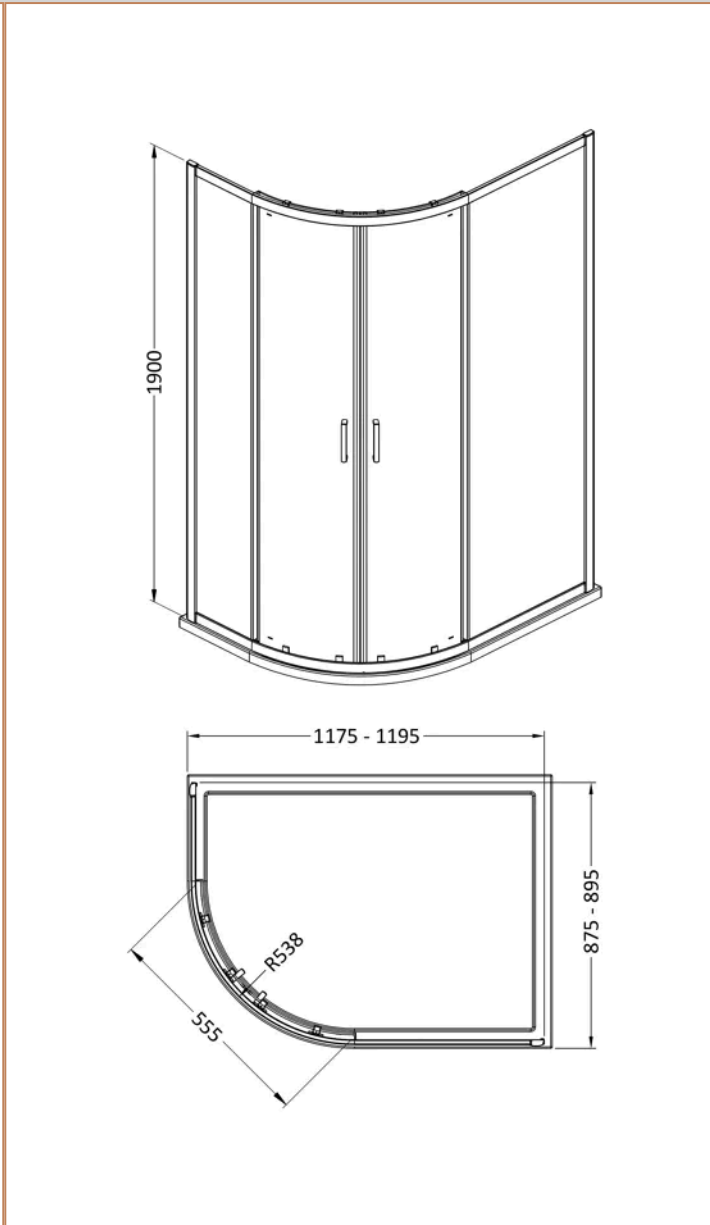

Sales Code: SMQU129BB-E6

Barcode: 5056678452851

Brand: nuie

Description: nuie Rene 1200 x 900mm Brushed Brass 2 Door Offset Quadrant Enclosure

Product Dimensions

Product	1900 x 1180 x 880mm (H x W x D)
Packaged	1955 x 665 x 120mm (H x W x D)
Nett Weight	49.5 kg
Packaged Weight	49.5 kg

Product Details

Country of Origin	China
Product Material	Aluminium
Colour/Finish	Brushed Brass
Style	Contemporary
Handle Type	Square T Shape
Fixings Included	Yes
Easy Clean	No
Adjustment Max	1175/1195
Adjustment Min	875/895
Ce Certified	Yes
Easy Fit	Yes
Enclosure Design	Framed
Entry Width	555 mm
Frame Finish	Brushed Brass
Glass Thickness	6 mm
Handle Material	ABS
Handles Included	Yes
No. Doors	2
Radius	538 mm
Wheel Type	Dual Quick Release