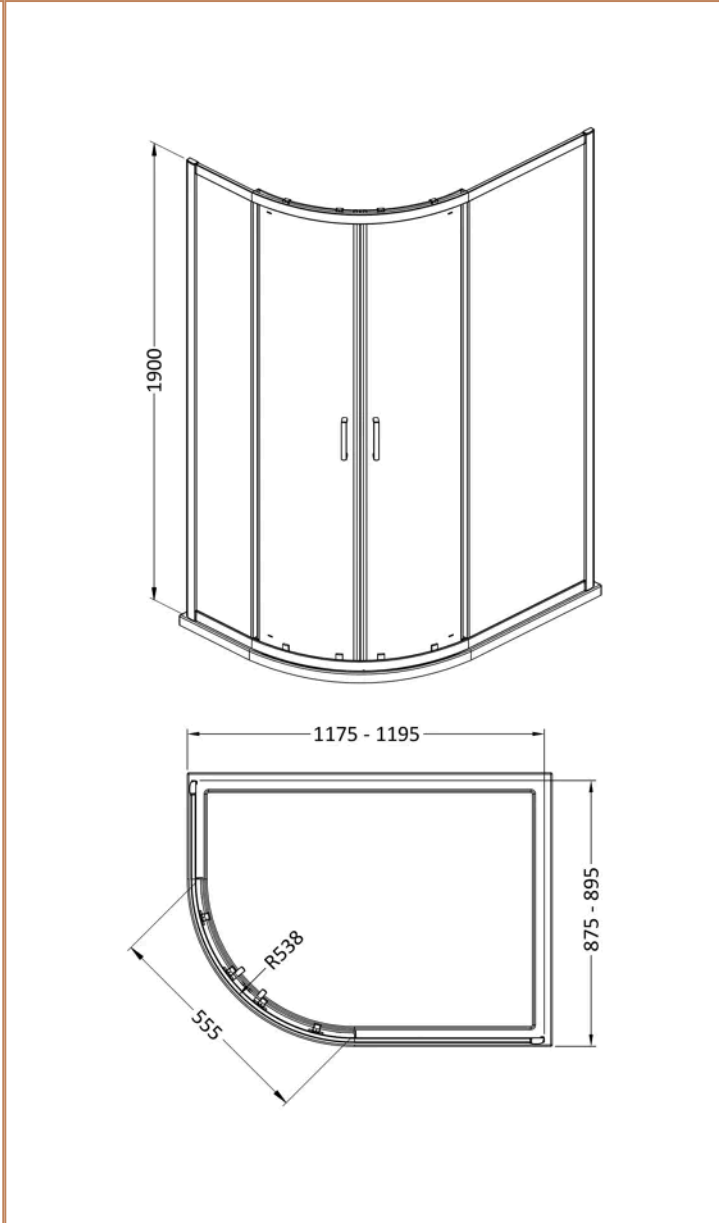

Sales Code: SMQU129-E6

Barcode: 5056678432464

Brand: nuie

Description: nuie Rene 1200 x 900mm Chrome Offset Quadrant Shower Enclosure

Product Dimensions

Product	1900 x 1180 x 880mm (H x W x D)
Packaged	1955 x 665 x 120mm (H x W x D)
Nett Weight	49.5 kg
Packaged Weight	49.5 kg

Product Details

Country of Origin	China
Product Material	Aluminium
Colour/Finish	Chrome
Style	Contemporary
Handle Type	Square T Shape
Fixings Included	Yes
Easy Clean	No
Adjustment Max	1175/1195
Adjustment Min	875/895
Ce Certified	Yes
Easy Fit	Yes
Enclosure Design	Framed
Entry Width	555 mm
Frame Finish	Chrome
Glass Thickness	6 mm
Handle Material	ABS
Handles Included	Yes
No. Doors	2
Radius	538 mm
Wheel Type	Dual Quick Release