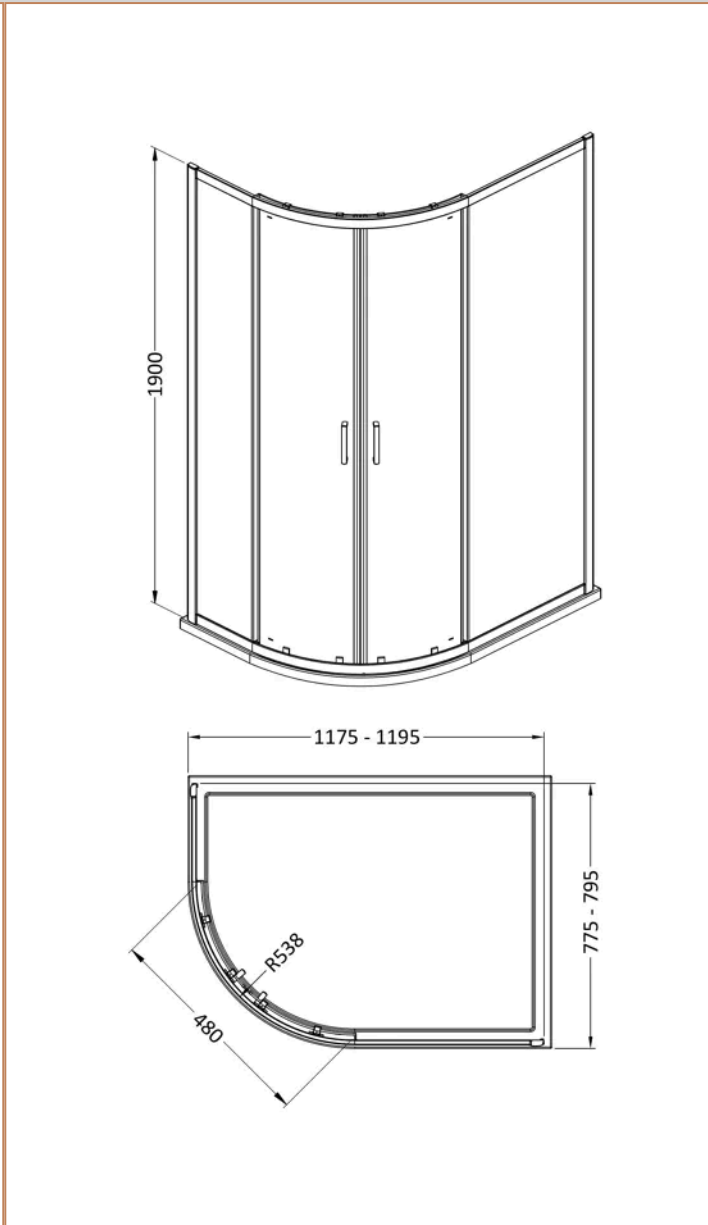

Sales Code: SMQU128BP-E6

Barcode: 5056678452493

Brand: nuie

Description: nuie Rene 1200mm Matt Black Offset Quadrant Shower Enclosure

Product Dimensions

Product	1900 x 1180 x 780mm (H x W x D)
Packaged	1955 x 665 x 120mm (H x W x D)
Nett Weight	46.8 kg
Packaged Weight	46.8 kg

Product Details

Country of Origin	China
Product Material	Aluminium
Colour/Finish	Matt Black
Style	Contemporary
Handle Type	Square T Shape
Fixings Included	Yes
Easy Clean	No
Adjustment Max	1175/1195
Adjustment Min	775/795
Ce Certified	Yes
Easy Fit	Yes
Enclosure Design	Framed
Entry Width	480 mm
Frame Finish	Matt Black
Glass Thickness	6 mm
Handle Material	ABS
Handles Included	Yes
No. Doors	2
Radius	538 mm
Wheel Type	Dual Quick Release