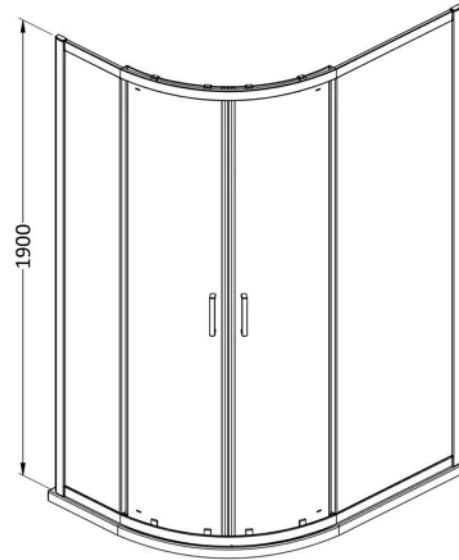

**Sales Code:** SMQU128BB-E6

**Barcode:** 5056678452837

**Brand:** nuie

**Description:** nuie Rene 1200 x 800mm Brushed Brass 2 Door Offset Quadrant Enclosure

### Product Dimensions

Product	1900 x 1180 x 780mm (H x W x D)
Packaged	1955 x 665 x 120mm (H x W x D)
Nett Weight	46.8 kg
Packaged Weight	46.8 kg

### Product Details

Country of Origin	China
Product Material	Aluminium
Colour/Finish	Brushed Brass
Style	Contemporary
Handle Type	Square T Shape
Fixings Included	Yes
Easy Clean	No
Adjustment Max	1175/1195
Adjustment Min	775/795
Ce Certified	Yes
Easy Fit	Yes
Enclosure Design	Framed
Entry Width	480 mm
Frame Finish	Brushed Brass
Glass Thickness	6 mm
Handle Material	ABS
Handles Included	Yes
No. Doors	2
Radius	538 mm
Wheel Type	Dual Quick Release