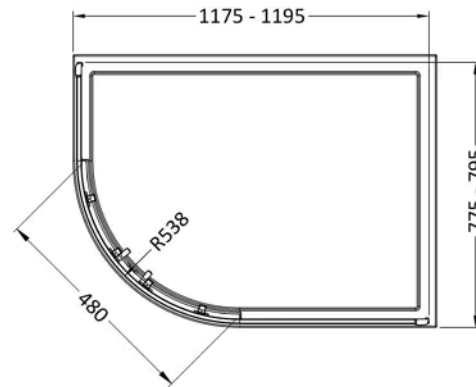

**Sales Code:** SMQU128BB-E6

**Barcode:** 5056678452837

**Brand:** nuie

**Description:** nuie Rene 1200 x 800mm Brushed Brass 2 Door Offset Quadrant Enclosure

### Product Dimensions

Product	1900 x 1180 x 780mm (H x W x D)
Packaged	1955 x 665 x 120mm (H x W x D)
Nett Weight	46.8 kg
Packaged Weight	46.8 kg

### Product Details

Country of Origin	China
Product Material	Aluminium
Colour/Finish	Brushed Brass
Style	Contemporary
Handle Type	Square T Shape
Fixings Included	Yes
Easy Clean	No
Adjustment Max	1175/1195
Adjustment Min	775/795
Ce Certified	Yes
Easy Fit	Yes
Enclosure Design	Framed
Entry Width	480 mm
Frame Finish	Brushed Brass
Glass Thickness	6 mm
Handle Material	ABS
Handles Included	Yes
No. Doors	2
Radius	538 mm
Wheel Type	Dual Quick Release