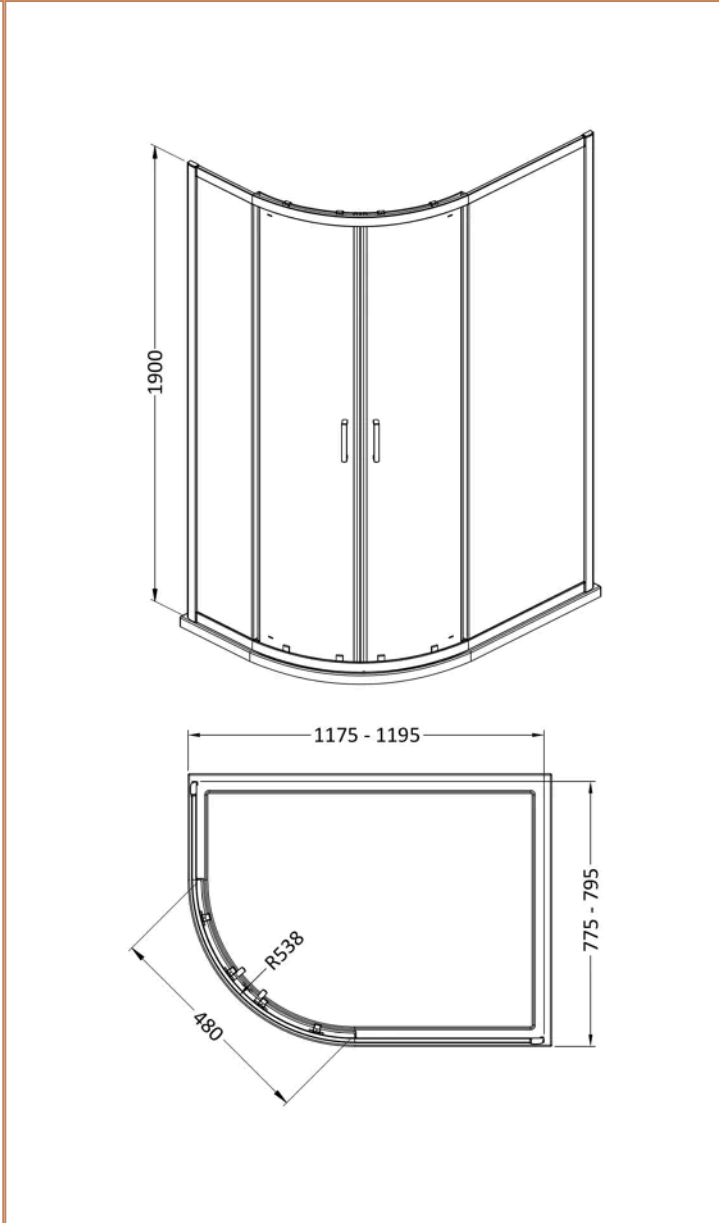

**Sales Code:** SMQU128-E6

**Barcode:** 5056678432440

**Brand:** nuie

**Description:** nuie Rene 1200 x 800mm Chrome Offset Quadrant Shower Enclosure

**Product Dimensions**

Product	1900 x 1180 x 780mm (H x W x D)
Packaged	1955 x 665 x 120mm (H x W x D)
Nett Weight	46.8 kg
Packaged Weight	46.8 kg

**Product Details**

Country of Origin	China
Product Material	Aluminium
Colour/Finish	Chrome
Style	Contemporary
Handle Type	Square T Shape
Fixings Included	Yes
Easy Clean	No
Adjustment Max	1175/1195
Adjustment Min	775/795
Ce Certified	Yes
Easy Fit	Yes
Enclosure Design	Framed
Entry Width	480 mm
Frame Finish	Chrome
Glass Thickness	6 mm
Handle Material	ABS
Handles Included	Yes
No. Doors	2
Radius	538 mm
Wheel Type	Dual Quick Release