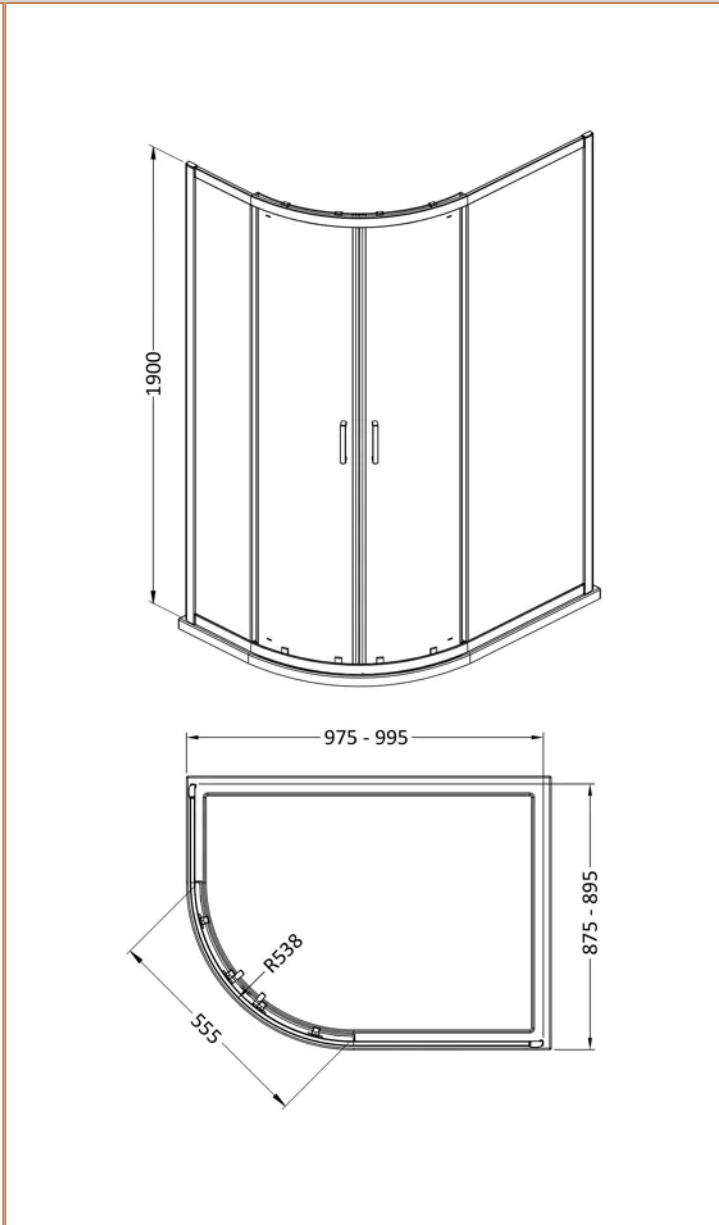

**Sales Code:** SMQU109-E6

**Barcode:** 5056678432457

**Brand:** nuie

**Description:** nuie Rene 1000 x 900mm Chrome Offset Quadrant Shower Enclosure

**Product Dimensions**

Product	1900 x 980 x 880mm (H x W x D)
Packaged	1955 x 525 x 120mm (H x W x D)
Nett Weight	47.8 kg
Packaged Weight	47.8 kg

**Product Details**

Country of Origin	China
Product Material	Aluminium
Colour/Finish	Chrome
Style	Contemporary
Handle Type	Square T Shape
Fixings Included	Yes
Easy Clean	No
Adjustment Max	975/995
Adjustment Min	875/895
Ce Certified	Yes
Easy Fit	Yes
Enclosure Design	Framed
Entry Width	555 mm
Frame Finish	Chrome
Glass Thickness	6 mm
Handle Material	ABS
Handles Included	Yes
No. Doors	2
Radius	538 mm
Wheel Type	Dual Quick Release