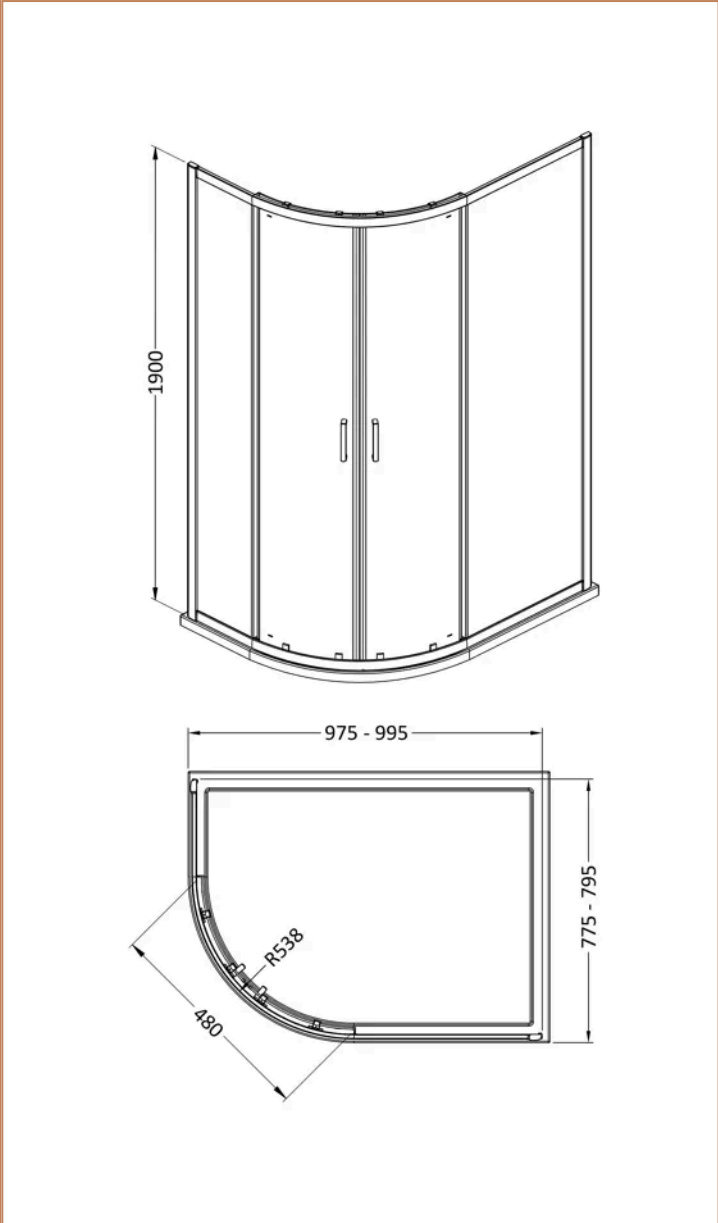

Sales Code: SMQU108BP-E6

Barcode: 5056678452486

Brand: nuie

Description: nuie Rene 1000mm Matt Black Offset Quadrant Shower Enclosure

Product Dimensions

Product	1900 x 980 x 780mm (H x W x D)
Packaged	1955 x 525 x 120mm (H x W x D)
Nett Weight	43.5 kg
Packaged Weight	43.5 kg

Product Details

Country of Origin	China
Product Material	Aluminium
Colour/Finish	Matt Black
Style	Contemporary
Handle Type	Square T Shape
Fixings Included	Yes
Easy Clean	No
Adjustment Max	975/995
Adjustment Min	775/795
Ce Certified	Yes
Easy Fit	Yes
Enclosure Design	Framed
Entry Width	480 mm
Frame Finish	Matt Black
Glass Thickness	6 mm
Handle Material	ABS
Handles Included	Yes
No. Doors	2
Radius	538 mm
Wheel Type	Dual Quick Release