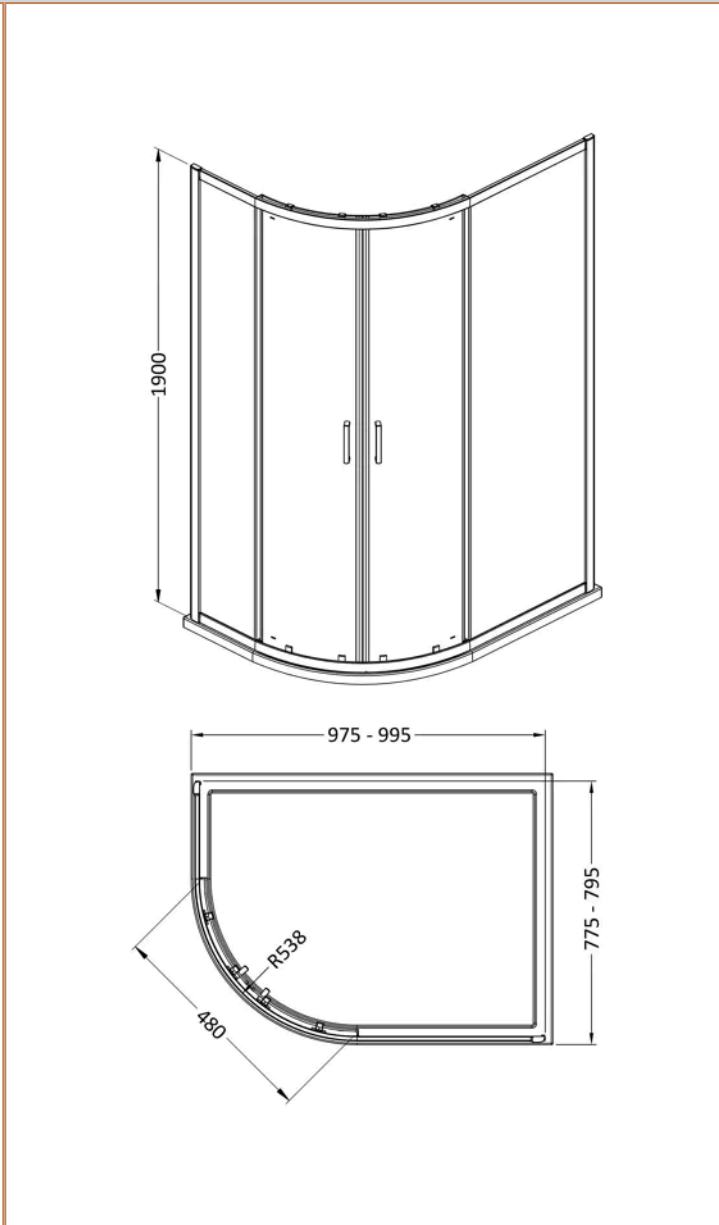

Sales Code: SMQU108BB-E6

Barcode: 5056678452820

Brand: nuie

Description: nuie Rene 1000 x 800mm Brushed Brass 2 Door Offset Quadrant Enclosure

Product Dimensions

Product	1900 x 980 x 780mm (H x W x D)
Packaged	1955 x 525 x 120mm (H x W x D)
Nett Weight	43.5 kg
Packaged Weight	43.5 kg

Product Details

Country of Origin	China
Product Material	Aluminium
Colour/Finish	Brushed Brass
Style	Contemporary
Handle Type	Square T Shape
Fixings Included	Yes
Easy Clean	No
Adjustment Max	975/995
Adjustment Min	775/795
Ce Certified	Yes
Easy Fit	Yes
Enclosure Design	Framed
Entry Width	480 mm
Frame Finish	Brushed Brass
Glass Thickness	6 mm
Handle Material	ABS
Handles Included	Yes
No. Doors	2
Radius	538 mm
Wheel Type	Dual Quick Release