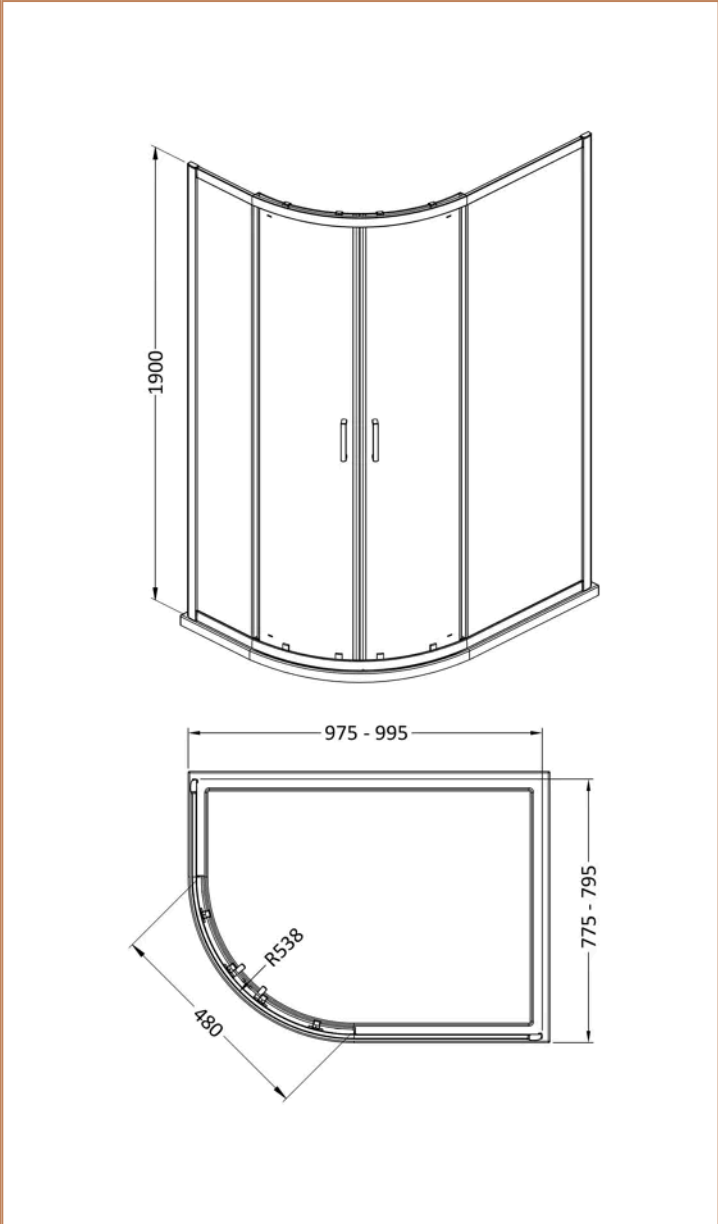

Sales Code: SMQU108-E6

Barcode: 5056678432433

Brand: nuie

Description: nuie Rene 1000 x 800mm Chrome Offset Quadrant Shower Enclosure

Product Dimensions

Product	1900 x 980 x 780mm (H x W x D)
Packaged	1955 x 525 x 120mm (H x W x D)
Nett Weight	43.5 kg
Packaged Weight	43.5 kg

Product Details

Country of Origin	China
Product Material	Aluminium
Colour/Finish	Chrome
Style	Contemporary
Handle Type	Square T Shape
Fixings Included	Yes
Easy Clean	No
Adjustment Max	975/995
Adjustment Min	775/795
Ce Certified	Yes
Easy Fit	Yes
Enclosure Design	Framed
Entry Width	480 mm
Frame Finish	Chrome
Glass Thickness	6 mm
Handle Material	ABS
Handles Included	Yes
No. Doors	2
Radius	538 mm
Wheel Type	Dual Quick Release