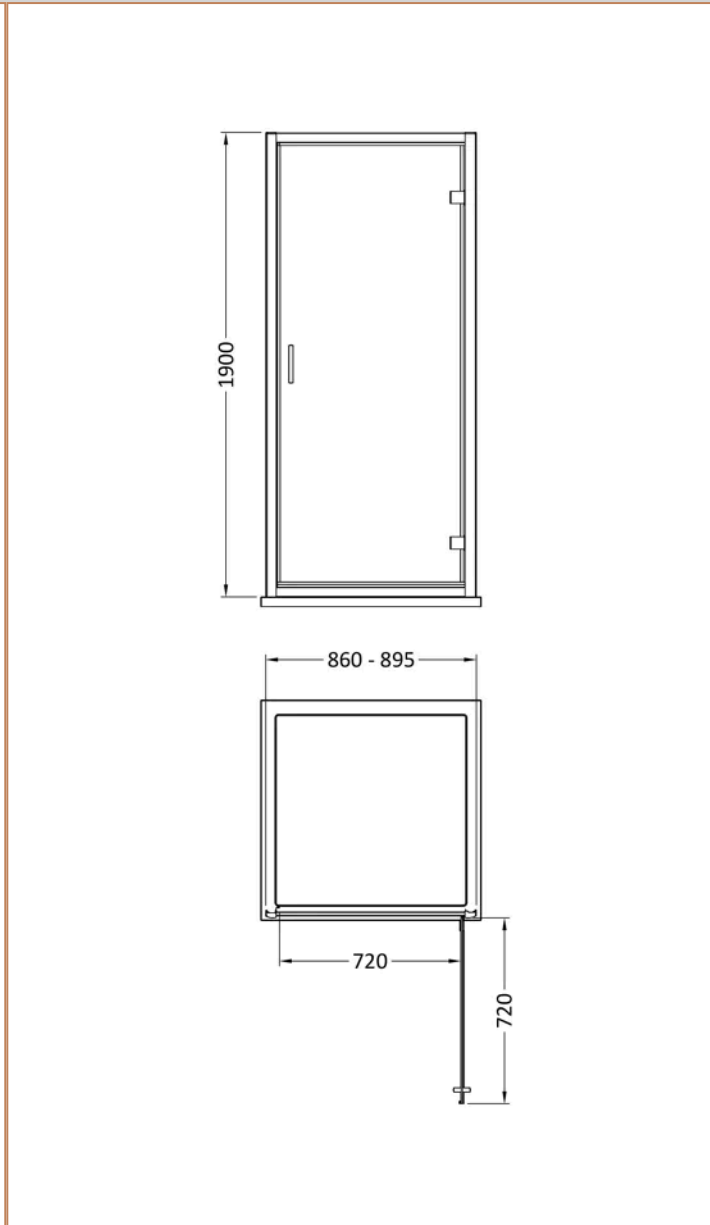

Sales Code: SMHD90BB-E6

Barcode: 5056678470596

Brand: nuie

Description: nuie Rene 900mm Brushed Brass Hinged Shower Door

Product Dimensions

Product	1900 x 890 x 44mm (H x W x D)
Packaged	1962 x 62 x 910mm (H x W x D)
Nett Weight	30.6 kg
Packaged Weight	31.6 kg

Product Details

Country of Origin	China
Product Material	Aluminium
Colour/Finish	Brushed Brass
Style	Contemporary
Fixings Included	Yes
Easy Clean	No
Adjustment Max	895
Adjustment Min	860
Ce Certified	Yes
Easy Fit	Yes
Enclosure Design	Semi-Frameless
Entry Width	720 mm
Frame Finish	Brushed Brass
Glass Thickness	6 mm
No. Doors	1