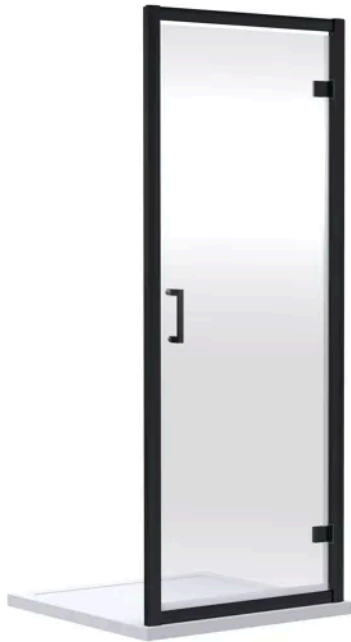

**Sales Code:** SMHD80BP-E6

**Barcode:** 5056678470572

**Brand:** nuie

**Description:** nuie Rene 800mm Matt Black Hinged Shower Door

### Product Dimensions

Product	1900 x 790 x 44mm (H x W x D)
Packaged	1962 x 62 x 810mm (H x W x D)
Nett Weight	27.9 kg
Packaged Weight	28.9 kg

### Product Details

Country of Origin	China
Product Material	Aluminium
Colour/Finish	Matt Black
Style	Contemporary
Fixings Included	Yes
Easy Clean	No
Adjustment Max	795
Adjustment Min	760
Ce Certified	Yes
Easy Fit	Yes
Enclosure Design	Semi-Frameless
Entry Width	620 mm
Frame Finish	Matt Black
Glass Thickness	6 mm
No. Doors	1