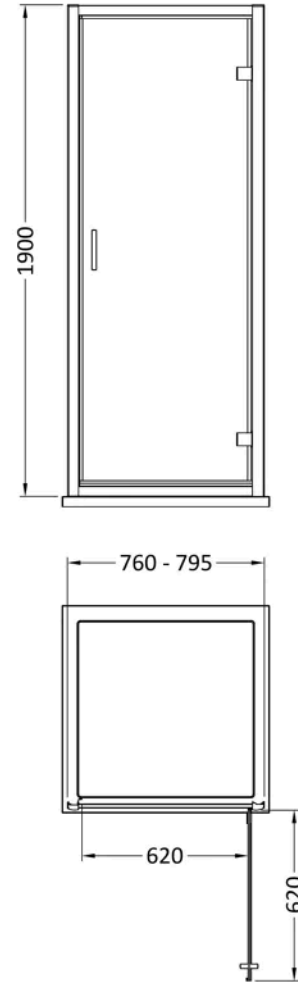

**Sales Code:** SMHD80BP-E6

**Barcode:** 5056678470572

**Brand:** nuie

**Description:** nuie Rene 800mm Matt Black Hinged Shower Door

### Product Dimensions

Product	1900 x 790 x 44mm (H x W x D)
Packaged	1962 x 62 x 810mm (H x W x D)
Nett Weight	27.9 kg
Packaged Weight	28.9 kg

### Product Details

Country of Origin	China
Product Material	Aluminium
Colour/Finish	Matt Black
Style	Contemporary
Fixings Included	Yes
Easy Clean	No
Adjustment Max	795
Adjustment Min	760
Ce Certified	Yes
Easy Fit	Yes
Enclosure Design	Semi-Frameless
Entry Width	620 mm
Frame Finish	Matt Black
Glass Thickness	6 mm
No. Doors	1