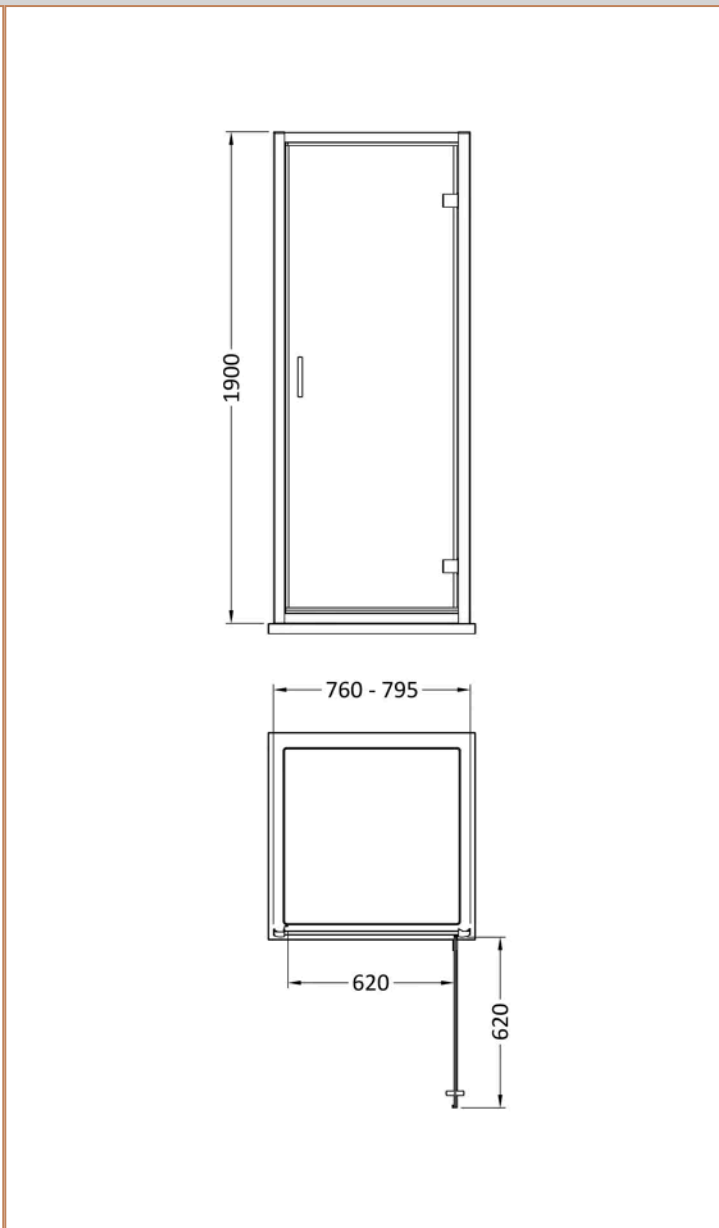

Sales Code: SMHD80BB-E6

Barcode: 5056678470565

Brand: nuie

Description: nuie Rene 800mm Brushed Brass Hinged Shower Door

Product Dimensions

Product	1900 x 790 x 44mm (H x W x D)
Packaged	1962 x 62 x 810mm (H x W x D)
Nett Weight	27.9 kg
Packaged Weight	28.9 kg

Product Details

Country of Origin	China
Product Material	Aluminium
Colour/Finish	Brushed Brass
Style	Contemporary
Fixings Included	Yes
Easy Clean	No
Adjustment Max	795
Adjustment Min	760
Ce Certified	Yes
Easy Fit	Yes
Enclosure Design	Semi-Frameless
Entry Width	620 mm
Frame Finish	Brushed Brass
Glass Thickness	6 mm
No. Doors	1