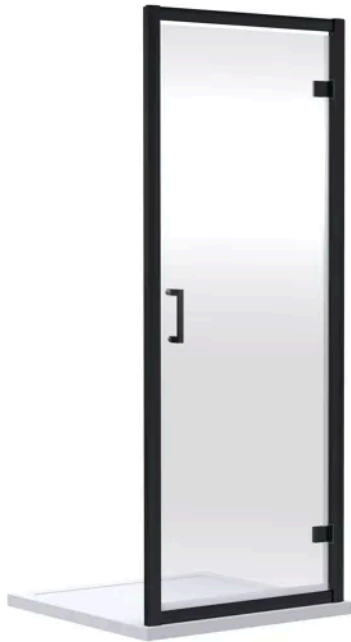

Sales Code: SMHD76BP-E6

Barcode: 5056678470541

Brand: nuie

Description: nuie Rene 760mm Matt Black Hinged Shower Door

Product Dimensions

Product	1900 x 750 x 44mm (H x W x D)
Packaged	1962 x 62 x 770mm (H x W x D)
Nett Weight	26.8 kg
Packaged Weight	27.8 kg

Product Details

Country of Origin	China
Product Material	Aluminium
Colour/Finish	Matt Black
Style	Contemporary
Fixings Included	Yes
Easy Clean	No
Adjustment Max	755
Adjustment Min	720
Ce Certified	Yes
Easy Fit	Yes
Enclosure Design	Semi-Frameless
Entry Width	580 mm
Frame Finish	Matt Black
Glass Thickness	6 mm
No. Doors	1