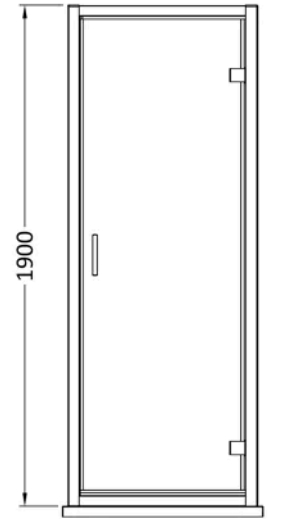

Sales Code: SMHD76BP-E6

Barcode: 5056678470541

Brand: nuie

Description: nuie Rene 760mm Matt Black Hinged Shower Door

Product Dimensions

Product	1900 x 750 x 44mm (H x W x D)
Packaged	1962 x 62 x 770mm (H x W x D)
Nett Weight	26.8 kg
Packaged Weight	27.8 kg

Product Details

Country of Origin	China
Product Material	Aluminium
Colour/Finish	Matt Black
Style	Contemporary
Fixings Included	Yes
Easy Clean	No
Adjustment Max	755
Adjustment Min	720
Ce Certified	Yes
Easy Fit	Yes
Enclosure Design	Semi-Frameless
Entry Width	580 mm
Frame Finish	Matt Black
Glass Thickness	6 mm
No. Doors	1