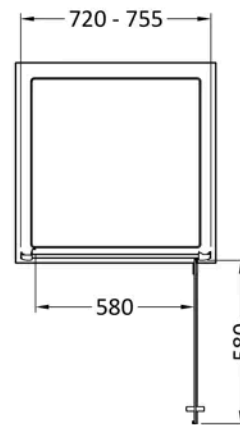

Sales Code: SMHD76BP-E6

Barcode: 5056678470541

Brand: nuie

Description: nuie Rene 760mm Matt Black Hinged Shower Door

Product Dimensions

Product	1900 x 750 x 44mm (H x W x D)
Packaged	1962 x 62 x 770mm (H x W x D)
Nett Weight	26.8 kg
Packaged Weight	27.8 kg

Product Details

Country of Origin	China
Product Material	Aluminium
Colour/Finish	Matt Black
Style	Contemporary
Fixings Included	Yes
Easy Clean	No
Adjustment Max	755
Adjustment Min	720
Ce Certified	Yes
Easy Fit	Yes
Enclosure Design	Semi-Frameless
Entry Width	580 mm
Frame Finish	Matt Black
Glass Thickness	6 mm
No. Doors	1