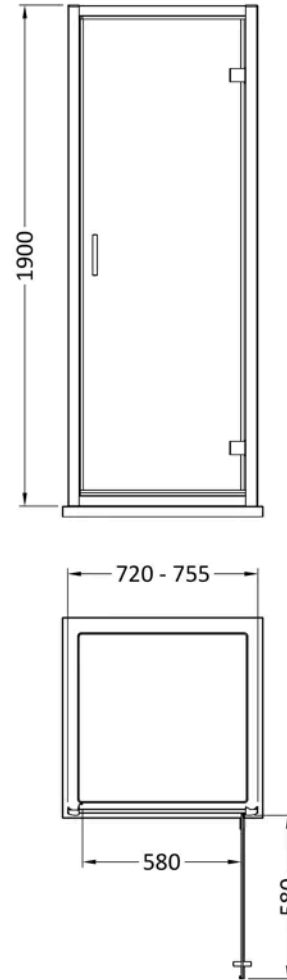

**Sales Code:** SMHD76BB-E6

**Barcode:** 5056678470534

**Brand:** nuie

**Description:** nuie Rene 760mm Brushed Brass Hinged Shower Door

### Product Dimensions

Product	1900 x 750 x 44mm (H x W x D)
Packaged	1962 x 62 x 770mm (H x W x D)
Nett Weight	26.8 kg
Packaged Weight	27.8 kg

### Product Details

Country of Origin	China
Product Material	Aluminium
Colour/Finish	Brushed Brass
Style	Contemporary
Fixings Included	Yes
Easy Clean	No
Adjustment Max	755
Adjustment Min	720
Ce Certified	Yes
Easy Fit	Yes
Enclosure Design	Semi-Frameless
Entry Width	580 mm
Frame Finish	Brushed Brass
Glass Thickness	6 mm
No. Doors	1