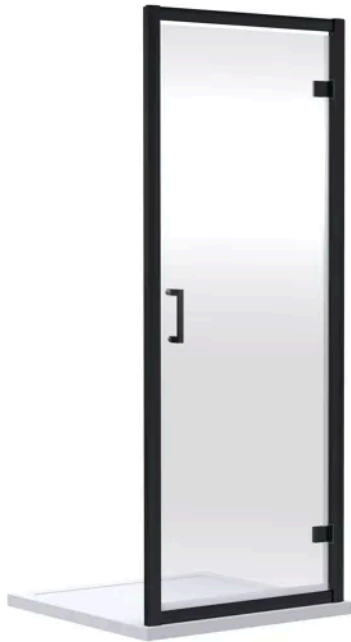

**Sales Code:** SMHD70BP-E6

**Barcode:** 5056678470510

**Brand:** nuie

**Description:** nuie Rene 700mm Matt Black Hinged Shower Door

### Product Dimensions

Product	1900 x 690 x 44mm (H x W x D)
Packaged	1962 x 62 x 710mm (H x W x D)
Nett Weight	24.5 kg
Packaged Weight	24.5 kg

### Product Details

Country of Origin	China
Product Material	Aluminium
Colour/Finish	Matt Black
Style	Contemporary
Fixings Included	Yes
Easy Clean	No
Adjustment Max	695
Adjustment Min	660
Ce Certified	Yes
Easy Fit	Yes
Enclosure Design	Semi-Frameless
Entry Width	520 mm
Frame Finish	Matt Black
Glass Thickness	6 mm
No. Doors	1