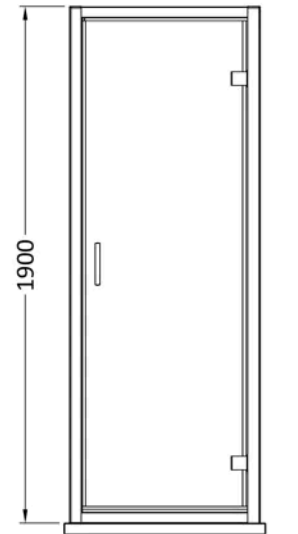

**Sales Code:** SMHD70BP-E6

**Barcode:** 5056678470510

**Brand:** nuie

**Description:** nuie Rene 700mm Matt Black Hinged Shower Door

### Product Dimensions

Product	1900 x 690 x 44mm (H x W x D)
Packaged	1962 x 62 x 710mm (H x W x D)
Nett Weight	24.5 kg
Packaged Weight	24.5 kg

### Product Details

Country of Origin	China
Product Material	Aluminium
Colour/Finish	Matt Black
Style	Contemporary
Fixings Included	Yes
Easy Clean	No
Adjustment Max	695
Adjustment Min	660
Ce Certified	Yes
Easy Fit	Yes
Enclosure Design	Semi-Frameless
Entry Width	520 mm
Frame Finish	Matt Black
Glass Thickness	6 mm
No. Doors	1