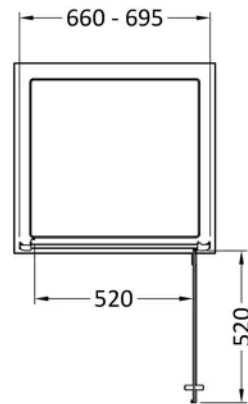

**Sales Code:** SMHD70BP-E6

**Barcode:** 5056678470510

**Brand:** nuie

**Description:** nuie Rene 700mm Matt Black Hinged Shower Door

### Product Dimensions

Product	1900 x 690 x 44mm (H x W x D)
Packaged	1962 x 62 x 710mm (H x W x D)
Nett Weight	24.5 kg
Packaged Weight	24.5 kg

### Product Details

Country of Origin	China
Product Material	Aluminium
Colour/Finish	Matt Black
Style	Contemporary
Fixings Included	Yes
Easy Clean	No
Adjustment Max	695
Adjustment Min	660
Ce Certified	Yes
Easy Fit	Yes
Enclosure Design	Semi-Frameless
Entry Width	520 mm
Frame Finish	Matt Black
Glass Thickness	6 mm
No. Doors	1