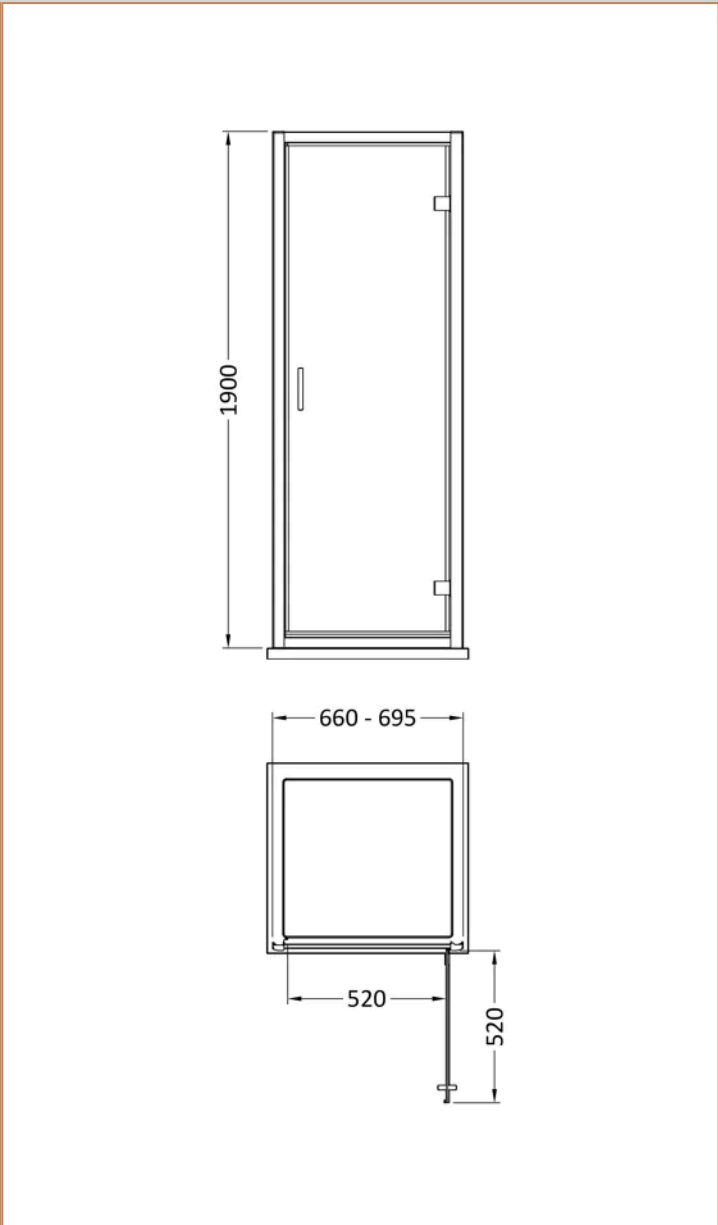

Sales Code: SMHD70BB-E6

Barcode: 5056678470503

Brand: nuie

Description: nuie Rene 700mm Brushed Brass Hinged Shower Door

Product Dimensions

Product	1900 x 690 x 44mm (H x W x D)
Packaged	1962 x 62 x 710mm (H x W x D)
Nett Weight	24.5 kg
Packaged Weight	24.5 kg

Product Details

Country of Origin	China
Product Material	Aluminium
Colour/Finish	Brushed Brass
Style	Contemporary
Handle Type	Square T Shape
Fixings Included	Yes
Easy Clean	No
Adjustment Max	695
Adjustment Min	660
Ce Certified	Yes
Easy Fit	Yes
Enclosure Design	Semi-Frameless
Entry Width	520 mm
Frame Finish	Brushed Brass
Glass Thickness	6 mm
No. Doors	1