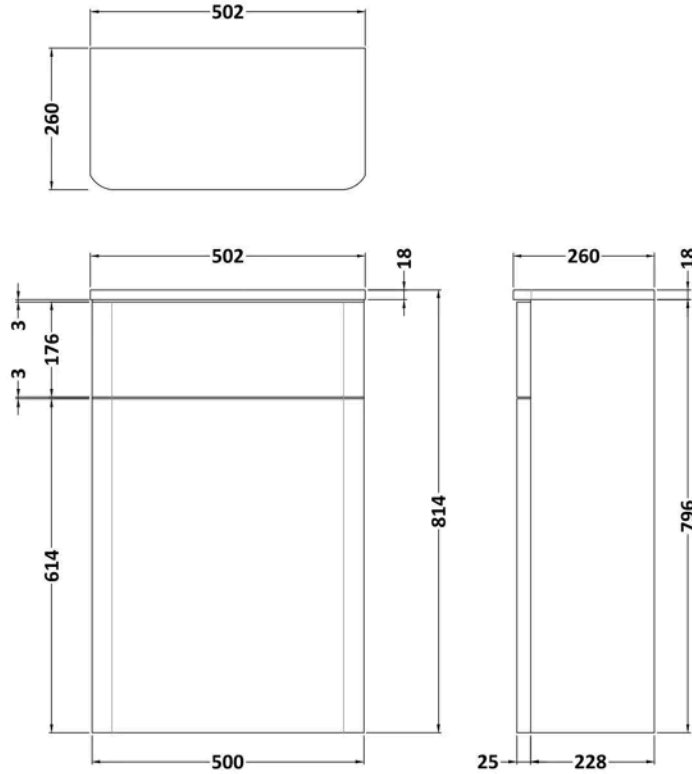

Sales Code: RC0841

Barcode: 5056462618548

Brand: nuie

Description: nuie Core 500mm Satin Green Floor Standing WC Unit

Product Dimensions

Product	814 x 502 x 260mm (H x W x D)
Packaged	225 x 525 x 845mm (H x W x D)
Nett Weight	13.77 kg
Packaged Weight	13.77 kg

Product Details

Country of Origin	China
Product Material	Mdf Painted Matt
Colour/Finish	Satin Green
Mount Type	Floor
Style	Contemporary
Construction Method	Cam & Wood Dowel
Construction Type	Rigid
Fsc Certified	Yes
Material Thickness	18 mm