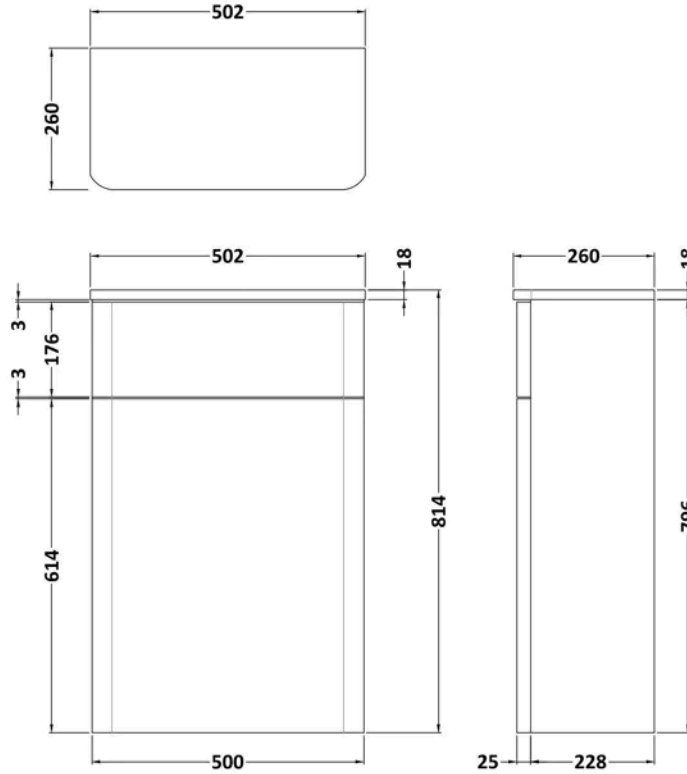

Sales Code: RC01441

Barcode: 5056462618555

Brand: nuie

Description: nuie Core 500mm Soft Black Floor Standing WC Unit

Product Dimensions

Product	814 x 502 x 260mm (H x W x D)
Packaged	225 x 525 x 845mm (H x W x D)
Nett Weight	13.77 kg
Packaged Weight	13.77 kg

Product Details

Country of Origin	China
Product Material	Mdf Painted Matt
Colour/Finish	Soft Black
Mount Type	Floor
Style	Contemporary
Construction Method	Cam & Wood Dowel
Construction Type	Rigid
Fsc Certified	Yes
Material Thickness	18 mm