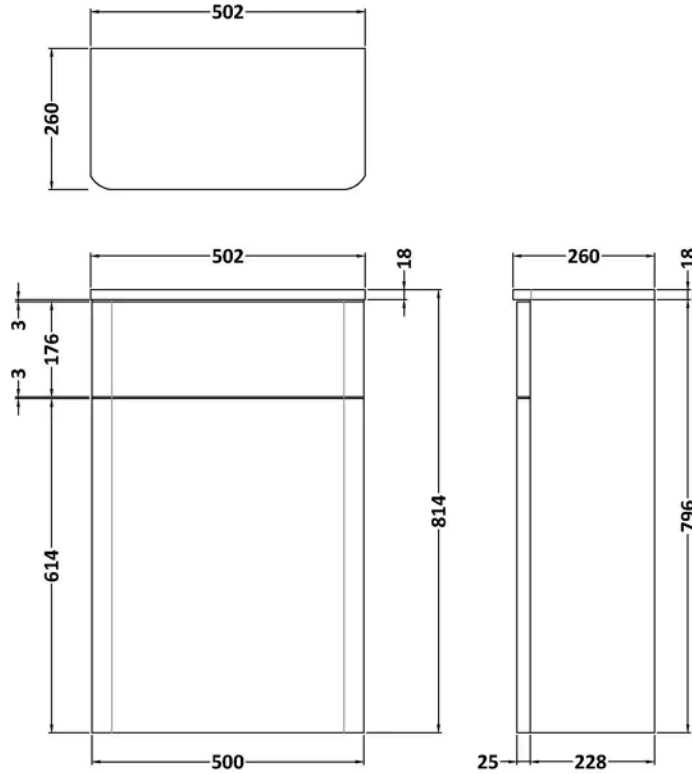

**Sales Code:** RC0141

**Barcode:** 5056211883692

**Brand:** nuie

**Description:** nuie Core 500mm Gloss White Floor Standing WC Unit

### Product Dimensions

Product	814 x 502 x 260mm (H x W x D)
Packaged	225 x 525 x 845mm (H x W x D)
Nett Weight	13.77 kg
Packaged Weight	13.77 kg

### Product Details

Country of Origin	China
Product Material	Mdf Painted Gloss
Colour/Finish	Gloss White
Mount Type	Floor
Style	Contemporary
Construction Method	Cam & Wood Dowel
Construction Type	Rigid
Fsc Certified	Yes
Material Thickness	18 mm