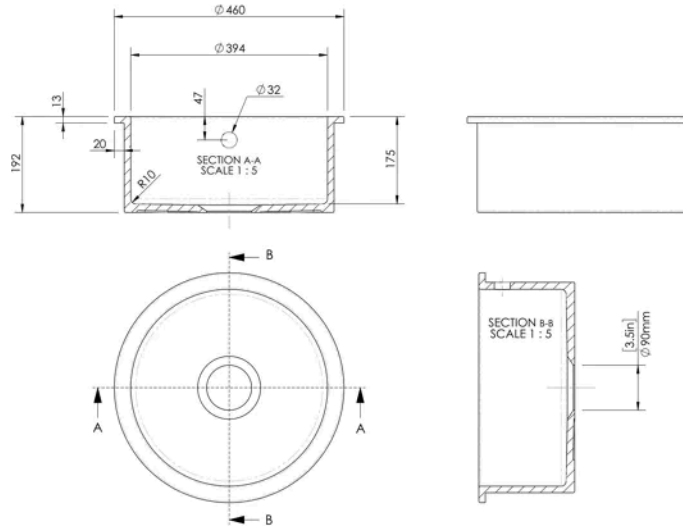

Sales Code:
PS48018

Barcode: 5056678435144

Brand: Fireclay
Sinks

Description: nuie 460mm x 191mm Fireclay Soft Black Single Bowl Round Inset Sink With Central Waste And Overflow

Product Dimensions

Product	191 x 460 x 460mm (H x W x D)
Packaged	230 x 490 x 490mm (H x W x D)
Nett Weight	12 kg
Packaged Weight	12.5 kg

Product Details

Country of Origin	United Arab Emirates
Product Material	Fireclay
Colour/Finish	Soft Black
Style	Traditional
Inner Bowl Depth	394 mm
Inner Bowl Height	175 mm
Inner Bowl Width	394 mm
No. Of Tapholes	No Tapholes
Number Of Bowls	1
Overflow Included	Yes
Sink Thickness	22 mm
Tap Included	No
Waste Included	No