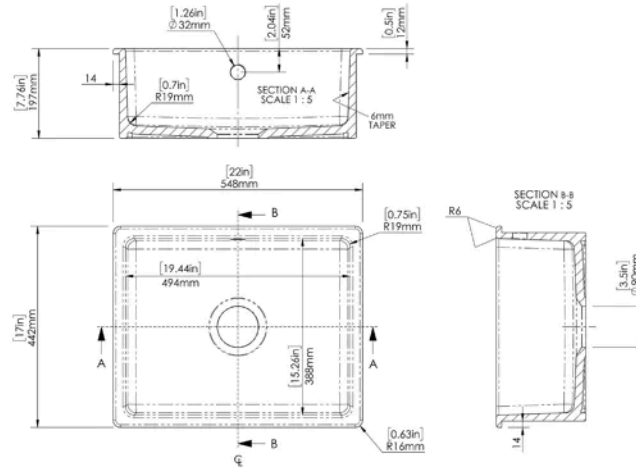

Sales Code:
PS43022

Barcode: 5056678437643

Brand: Fireclay
Sinks

Description: nuie 548mm x 442mm Fireclay Soft Black Single Bowl Rectangular Inset Sink With Central Waste And Overflow

Product Dimensions

Product	197 x 548 x 442mm (H x W x D)
Packaged	245 x 575 x 475mm (H x W x D)
Nett Weight	18.5 kg
Packaged Weight	19 kg

Product Details

Country of Origin	United Arab Emirates
Product Material	Fireclay
Colour/Finish	Soft Black
Style	Traditional
Inner Bowl Depth	388 mm
Inner Bowl Height	175 mm
Inner Bowl Width	494 mm
No. Of Tapholes	No Tapholes
Number Of Bowls	1
Overflow Included	Yes
Sink Thickness	22 mm
Tap Included	No
Waste Included	No