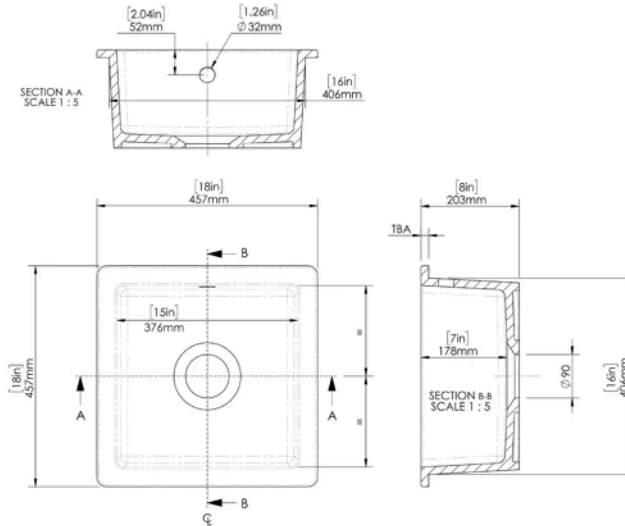

**Sales Code:**  
PS40218

**Barcode:** 5056678437636

**Brand:** Fireclay  
Sinks

**Description:** nuie 457mm x 457mm Fireclay Soft Black Single Bowl Square Inset Sink With Central Waste And Overflow

**Product Dimensions**

Product	203 x 457 x 457mm (H x W x D)
Packaged	245 x 490 x 485mm (H x W x D)
Nett Weight	17.5 kg
Packaged Weight	18 kg

**Product Details**

Country of Origin	United Arab Emirates
Product Material	Fireclay
Colour/Finish	Soft Black
Style	Traditional
Inner Bowl Depth	376 mm
Inner Bowl Height	178 mm
Inner Bowl Width	376 mm
No. Of Tapholes	No Tapholes
Number Of Bowls	1
Overflow Included	Yes
Sink Thickness	22 mm
Tap Included	No
Waste Included	No