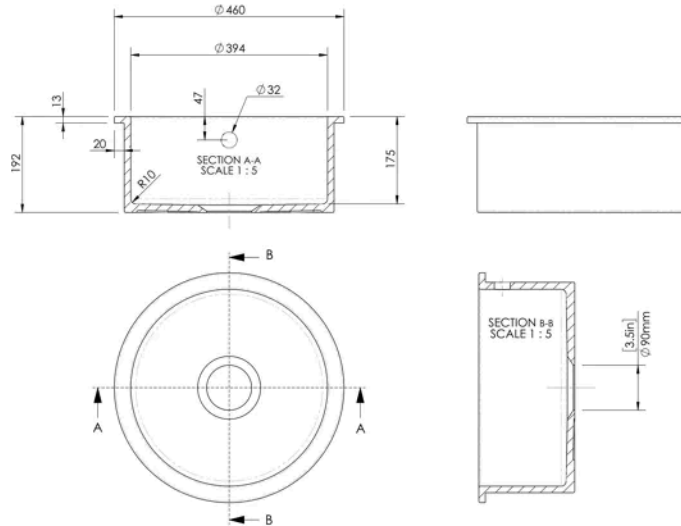

Sales Code:
PS18018

Barcode: 5056678434680

Brand: OEM

Description: nuie 460mm x 191mm Fireclay White Single Bowl Round Inset Sink With Central Waste And Overflow

Product Dimensions

Product	191 x 460 x 460mm (H x W x D)
Packaged	230 x 490 x 490mm (H x W x D)
Nett Weight	12 kg
Packaged Weight	12.5 kg

Product Details

Country of Origin	United Arab Emirates
Product Material	Fireclay
Colour/Finish	White
Style	Traditional
Inner Bowl Depth	394 mm
Inner Bowl Height	175 mm
Inner Bowl Width	394 mm
No. Of Tapholes	No Tapholes
Number Of Bowls	1
Overflow Included	Yes
Sink Thickness	22 mm
Tap Included	No
Waste Included	No
Waste Size Required	90mm