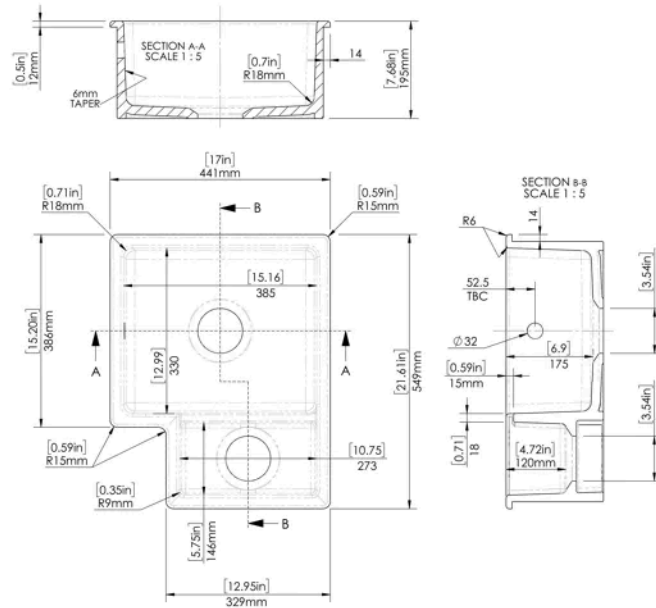

**Sales Code:**  
PS130H22R

**Barcode:** 5056678435847

**Brand:** Fireclay  
Sinks

**Description:** nuie 549mm x 441mm Fireclay White Right-Hand 1.5 Bowl Rectangular Inset Sink

**Product Dimensions**

Product	195 x 549 x 441mm (H x W x D)
Packaged	265 x 605 x 480mm (H x W x D)
Nett Weight	20.5 kg
Packaged Weight	21 kg

**Product Details**

Country of Origin	United Arab Emirates
Product Material	Fireclay
Colour/Finish	White
Style	Traditional
Inner Bowl Depth	385 mm
Inner Bowl Height	175 mm
Inner Bowl Width	330 mm
No. Of Tapholes	No Tapholes
Number Of Bowls	1.5
Overflow Included	Yes
Sink Thickness	22 mm
Tap Included	No
Waste Included	No
Waste Size Required	90mm