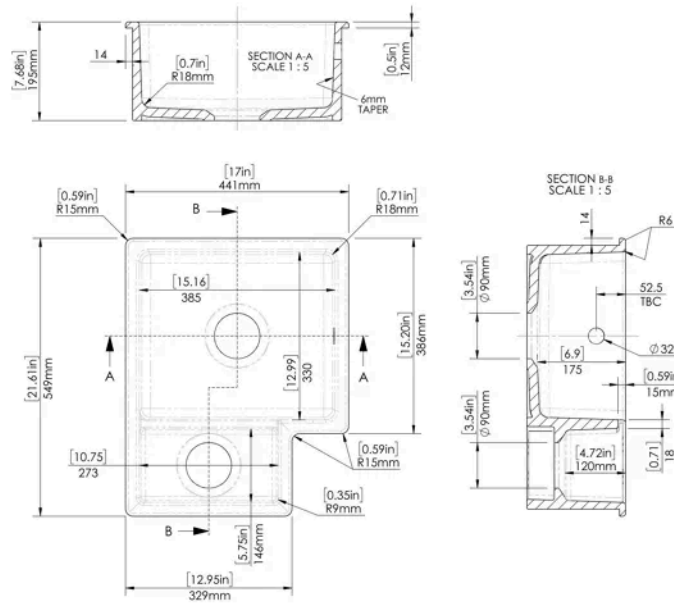

**Sales Code:**  
PS130H22L

**Barcode:** 5056678435830

**Brand:** Fireclay  
Sinks

**Description:** nuie 549mm x 441mm Fireclay White Left-Hand 1.5 Bowl Rectangular Inset Sink

**Product Dimensions**

Product	195 x 549 x 441mm (H x W x D)
Packaged	265 x 605 x 480mm (H x W x D)
Nett Weight	20.5 kg
Packaged Weight	21 kg

**Product Details**

Country of Origin	United Arab Emirates
Product Material	Fireclay
Colour/Finish	White
Style	Traditional
Inner Bowl Depth	385 mm
Inner Bowl Height	175 mm
Inner Bowl Width	330 mm
No. Of Tapholes	No Tapholes
Number Of Bowls	1.5
Overflow Included	Yes
Sink Thickness	22 mm
Tap Included	No
Waste Included	No
Waste Size Required	90mm