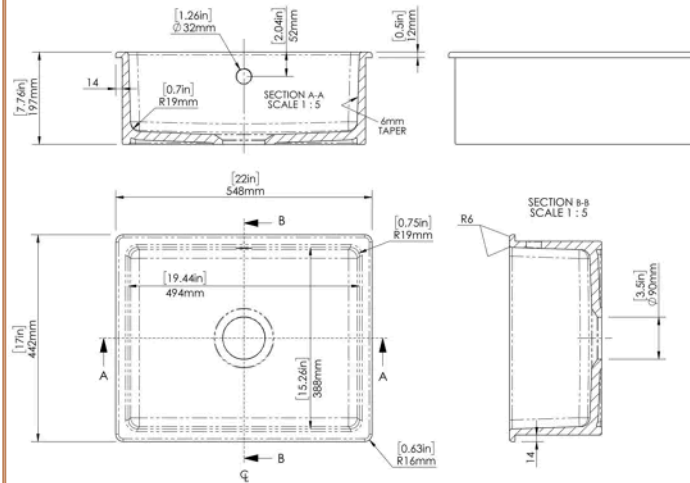

**Sales Code:**  
PS13022

**Barcode:** 5056678422533

**Brand:** Fireclay  
Sinks

**Description:** nuie 548mm x 442mm Fireclay White Single Bowl Rectangular Inset Sink With Central Waste And Overflow

**Product Dimensions**

Product	197 x 548 x 442mm (H x W x D)
Packaged	245 x 575 x 475mm (H x W x D)
Nett Weight	18.5 kg
Packaged Weight	19 kg

**Product Details**

Country of Origin	United Arab Emirates
Product Material	Fireclay
Colour/Finish	White
Style	Traditional
Inner Bowl Depth	388 mm
Inner Bowl Height	175 mm
Inner Bowl Width	494 mm
No. Of Tapholes	No Tapholes
Number Of Bowls	1
Overflow Included	Yes
Sink Thickness	22 mm
Tap Included	No
Waste Included	No
Waste Size Required	90mm