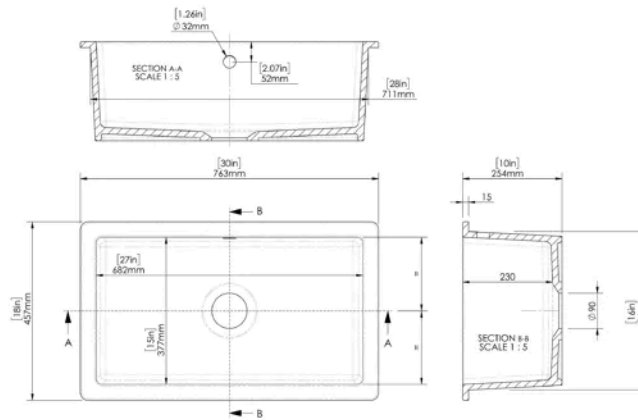

Sales Code:
PS12630

Barcode: 5056678437667

Brand: OEM

Description: nuie 762mm x 457mm Fireclay White Single Bowl Rectangular Inset Sink With Central Waste And Overflow

Product Dimensions

| | |
|-----------------|-------------------------------|
| Product | 254 x 763 x 457mm (H x W x D) |
| Packaged | 300 x 790 x 485mm (H x W x D) |
| Nett Weight | 29.3 kg |
| Packaged Weight | 29.8 kg |

Product Details

| | |
|---------------------|----------------------|
| Country of Origin | United Arab Emirates |
| Product Material | Fireclay |
| Colour/Finish | White |
| Style | Traditional |
| Inner Bowl Depth | 377 mm |
| Inner Bowl Height | 230 mm |
| Inner Bowl Width | 682 mm |
| No. Of Tapholes | No Tapholes |
| Number Of Bowls | 1 |
| Overflow Included | Yes |
| Sink Thickness | 22 mm |
| Tap Included | No |
| Waste Included | No |
| Waste Size Required | 90mm |